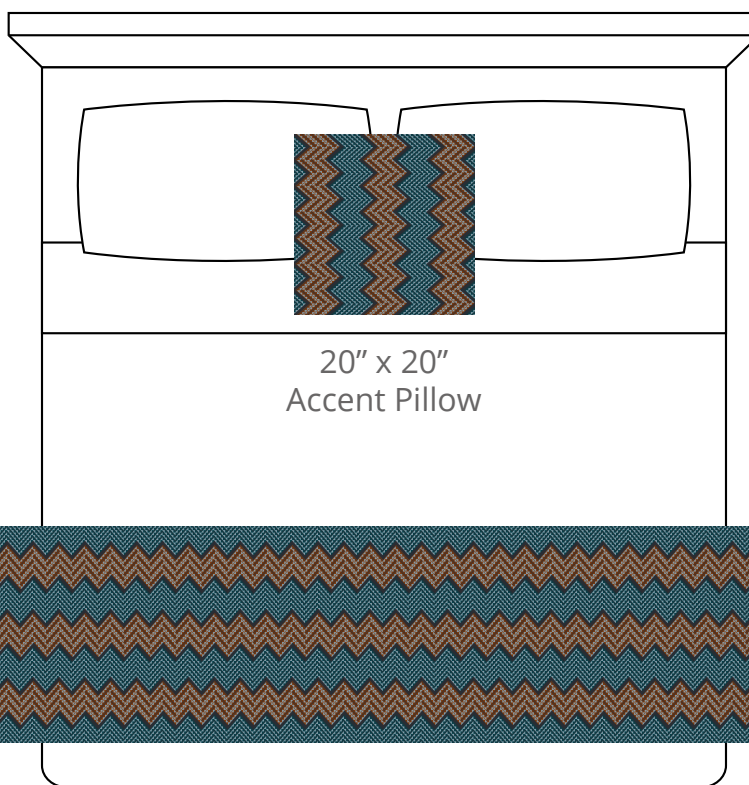

A. Slate Grey
PP #1015

B. Clay
Plu #2115

C. Malachite
Plu #2165

D. Battleship
PP #1009

CONTENT
Polypropylene/
Polyplush

PATTERN REPEAT
Estimated 7.5" Ver. x 2.875" Hor.

DESIGN TYPE
Herringbone/Geometric

Products are made to the order
and can be customized within
the limitations of the knit
construction

*Start/Finish edges must
be Polypropylene excluding
Brite yarns

20" x 20"
Accent Pillow

24" x 96"
Bedscarf Throw
King mattress