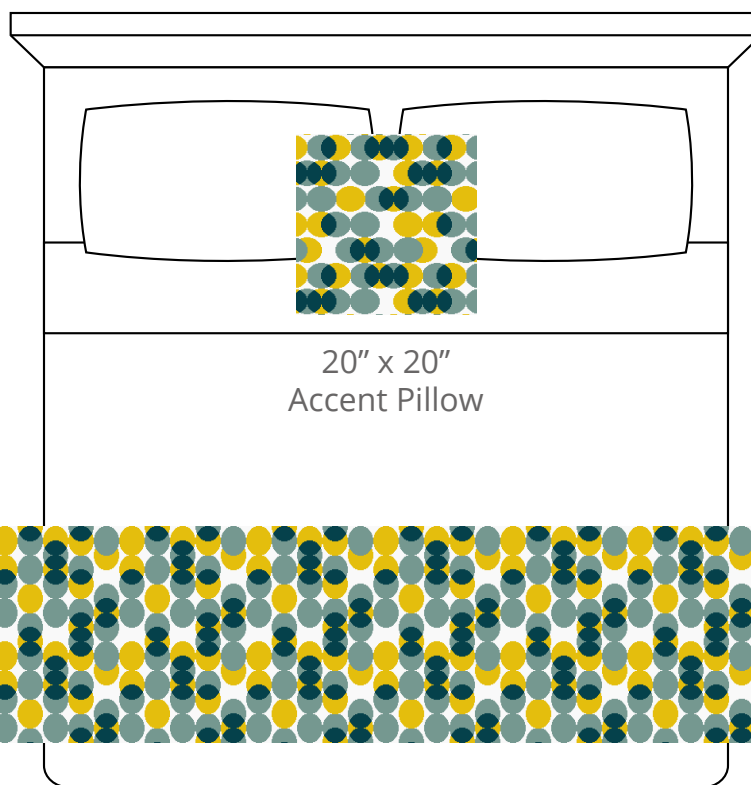

A. Super Lemon
Plu #2172

B. Ivory
PP #1002

C. Sea Mist
PP #1016

D. Malachite
Plu #2165

CONTENT
Polypropylene/
Polyplush

PATTERN REPEAT
12.75" Ver. x 14.125" Hor.

DESIGN TYPE
Circles/Geometric

Products are made to the order
and can be customized within
the limitations of the knit
construction

*Start/Finish edges must
be Polypropylene excluding
Brite yarns

20" x 20"
Accent Pillow

24" x 96"
Bedscarf Throw
King mattress