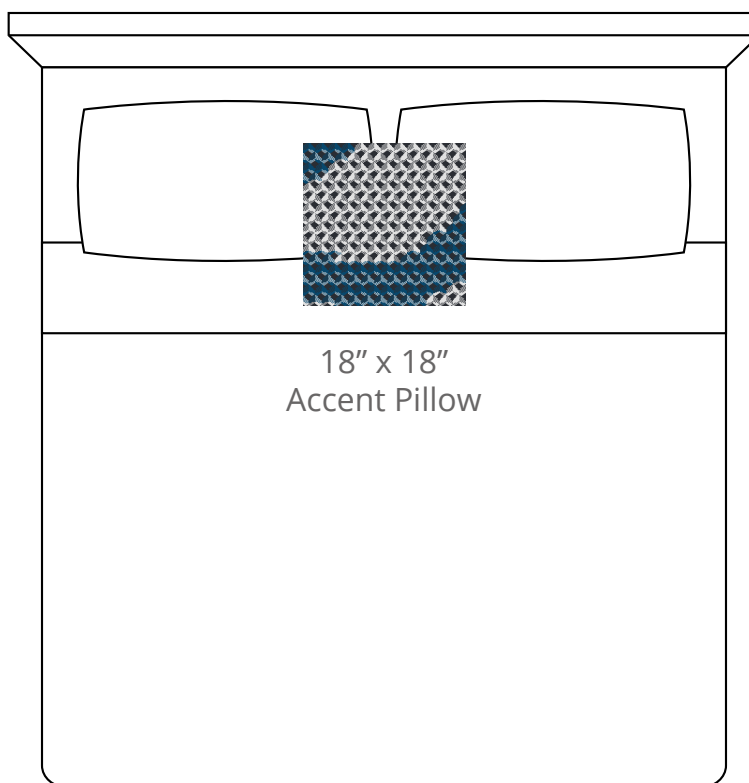

A. Cloud
PP #1007

B. Battleship
PP #1009

C. Cornflower
Plu #2131

CONTENT
Polypropylene/
Polyplush

PATTERN REPEAT
18" Ver. x 18" Hor.

DESIGN TYPE
Geometric

Products are made to the order
and can be customized within
the limitations of the knit
construction

*Start/Finish edges must
be Polypropylene excluding
Brite yarns

King mattress