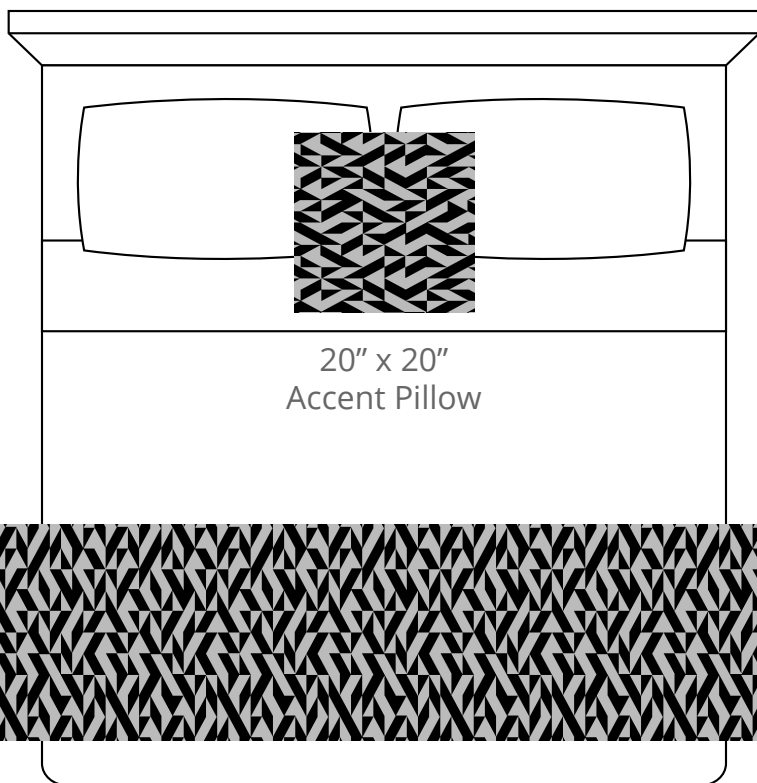

A. Charcoal Heather  
Plu #2149

B. Black  
PP #1012

CONTENT  
Polypropylene/  
Polyplush

PATTERN REPEAT  
41.875" Ver. x 12.375" Hor.

DESIGN TYPE  
Geometric

Products are made to the order  
and can be customized within  
the limitations of the knit  
construction

\*Start/Finish edges must  
be Polypropylene excluding  
Brite yarns

20" x 20"  
Accent Pillow

24" x 96"  
Bedscarf Throw  
King mattress