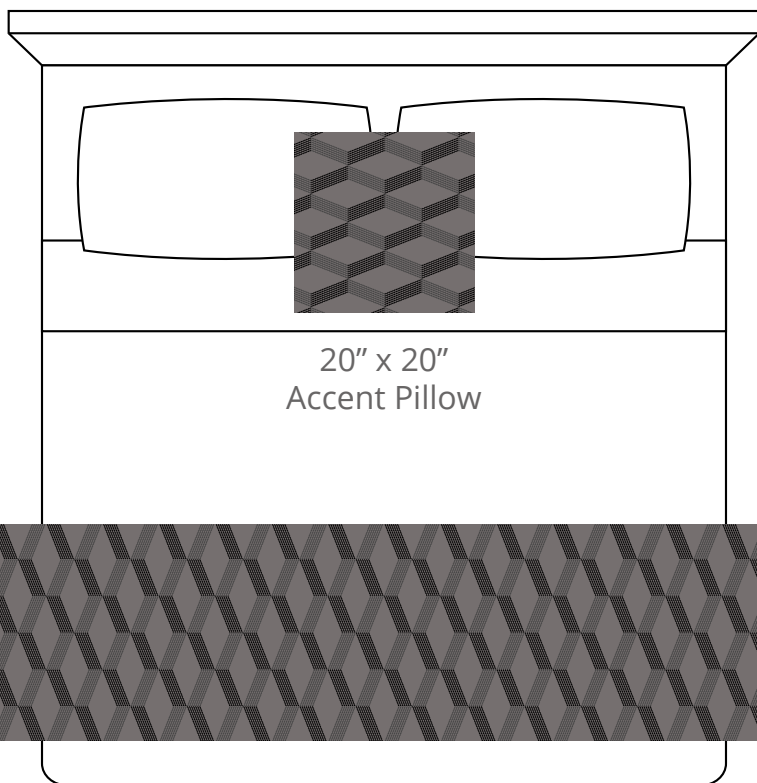

A. Black
PP #1012

B. Flannel
Plu #2171

C. Charcoal Melange
PP #1029

CONTENT
Polypropylene/
Polyplush

PATTERN REPEAT
8.125" Ver. x 6.25" Hor.

DESIGN TYPE
Geometric/Diamonds

Products are made to the order
and can be customized within
the limitations of the knit
construction

*Start/Finish edges must
be Polypropylene excluding
Brite yarns

20" x 20"
Accent Pillow

24" x 96"
Bedscarf Throw
King mattress