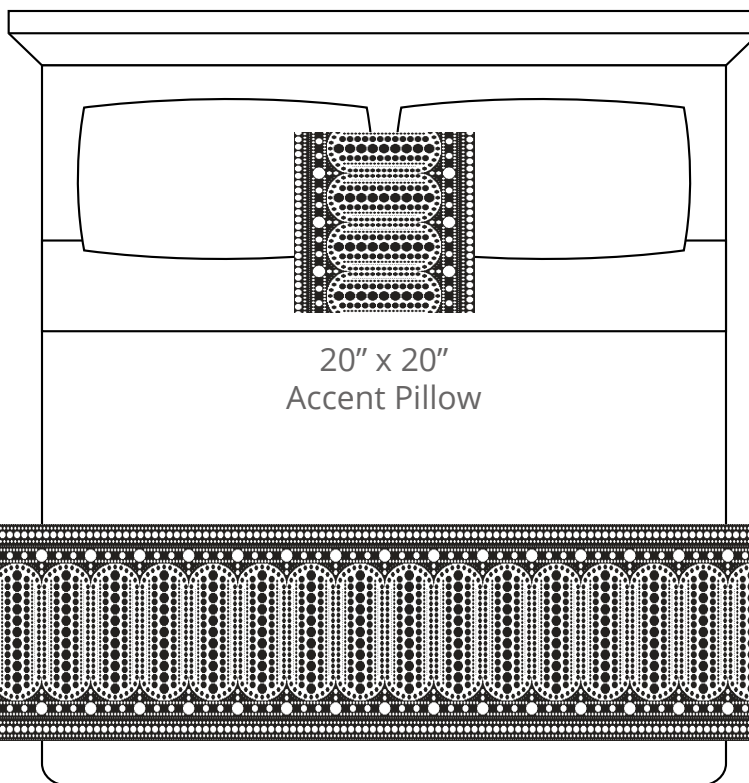

A. Shadow
Plu #2133

B. White
PP #1001

CONTENT
Polypropylene/
Polyplush

PATTERN REPEAT
36.75" Ver. x 21.75" Hor.

DESIGN TYPE
Geometric/Circles

Products are made to the order
and can be customized within
the limitations of the knit
construction

*Start/Finish edges must
be Polypropylene excluding
Brite yarns

20" x 20"
Accent Pillow

24" x 96"
Bedscarf Throw
King mattress