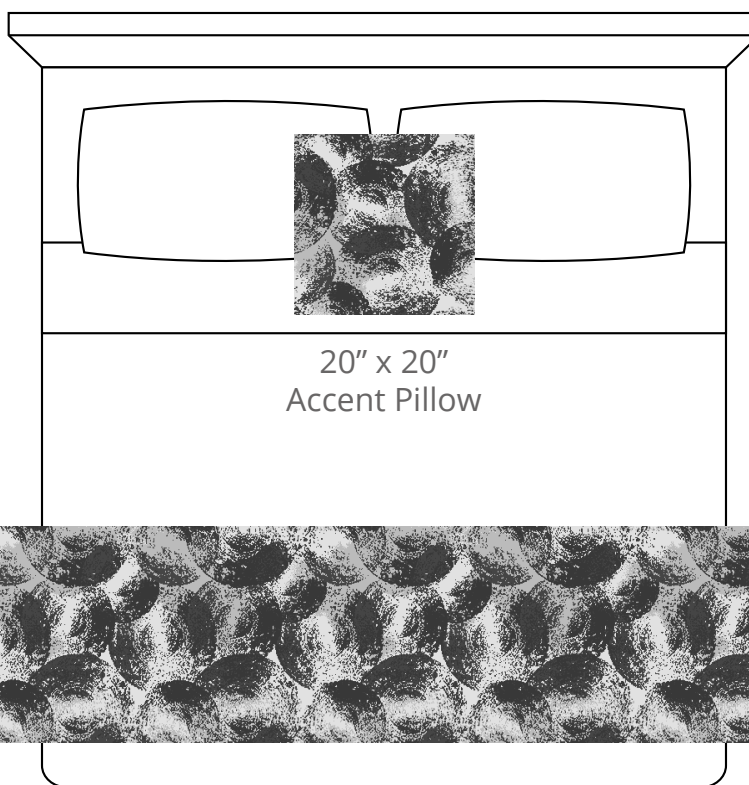

A. Charcoal Heather  
Plu #2149

B. Cloud  
PP #1007

C. Charcoal Melange  
PP #1029

D. Whisper  
Plu #2175

CONTENT  
Polypropylene/  
Polyplush

PATTERN REPEAT  
40.5" Ver. x 36.875" Hor.

DESIGN TYPE  
Circles/Texture

Products are made to the order  
and can be customized within  
the limitations of the knit  
construction

\*Start/Finish edges must  
be Polypropylene excluding  
Brite yarns

20" x 20"  
Accent Pillow

24" x 96"  
Bedscarf Throw  
King mattress