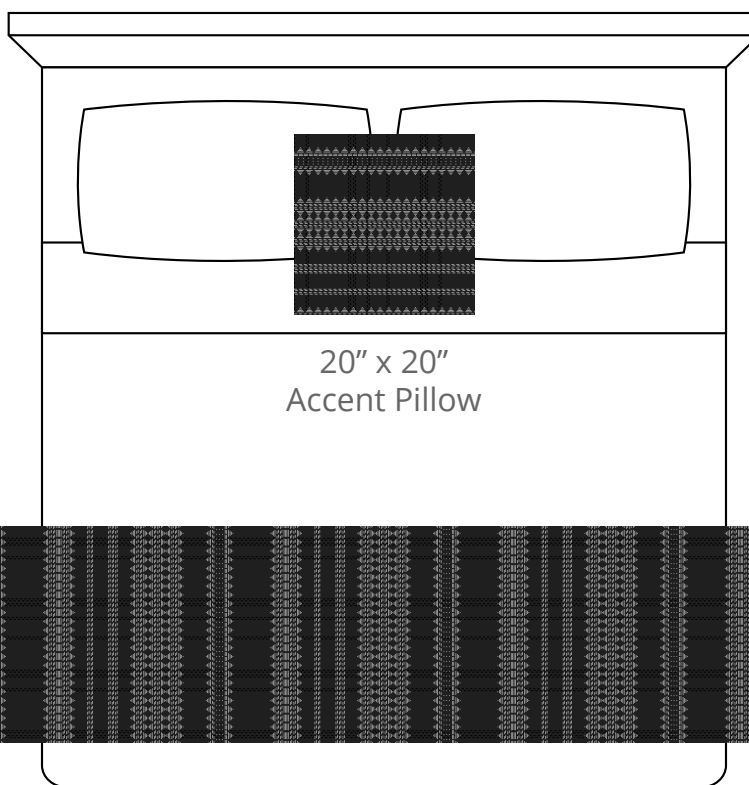

A. Black
PP #1012

B. Black
Plu #2135

C. Charcoal Heather
Plu #2149

D. Shadow
Plu #2133

CONTENT
Polypropylene/
Polyplush

PATTERN REPEAT
14.625" Ver. x 25.25" Hor.

DESIGN TYPE
Geometric/Ethnic

Products are made to the order
and can be customized within
the limitations of the knit
construction

*Start/Finish edges must
be Polypropylene excluding
Brite yarns

20" x 20"
Accent Pillow

24" x 96"
Bedscarf Throw
King mattress