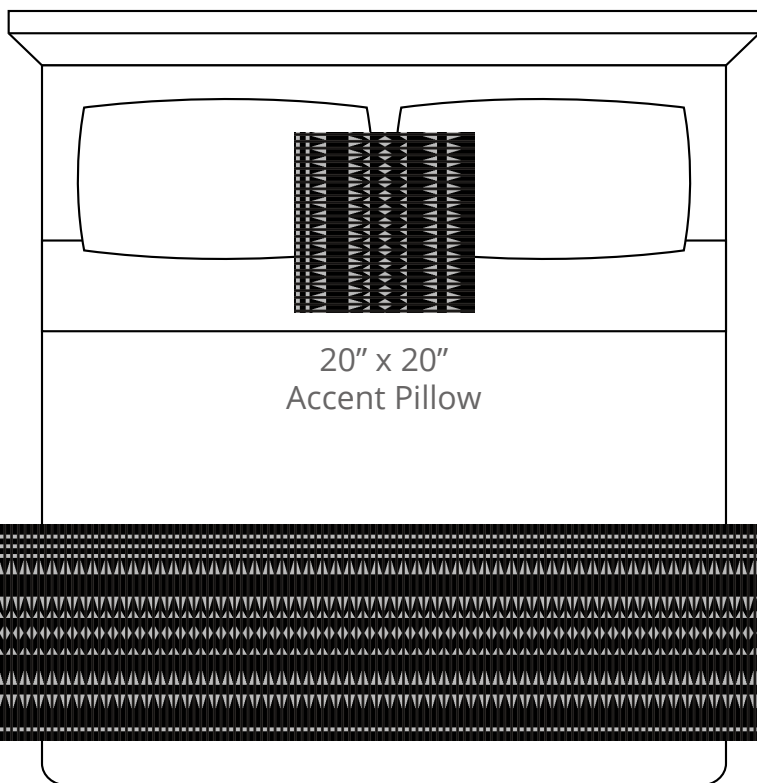

A. Charcoal Heather
Plu #2149

B. Black
PP #1012

C. Shadow
Plu #2133

CONTENT
Polypropylene/
Polyplush

PATTERN REPEAT
23.875" Ver. x 1.5" Hor.

DESIGN TYPE
Geometric/Stripes

Products are made to the order
and can be customized within
the limitations of the knit
construction

*Start/Finish edges must
be Polypropylene excluding
Brite yarns

20" x 20"
Accent Pillow

24" x 96"
Bedscarf Throw
King mattress