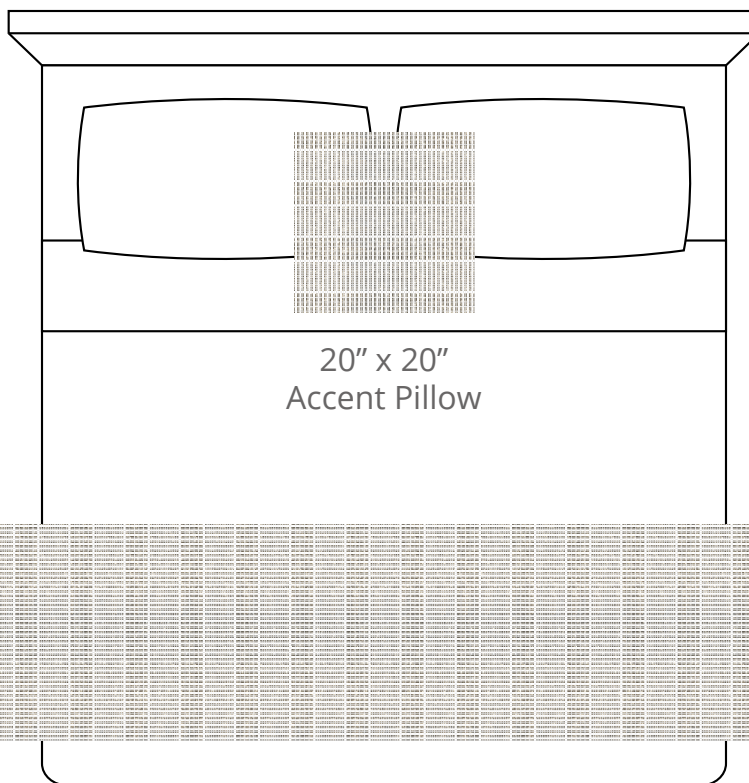

Streetcar / ST - 6287

Collection: Monochrome

A. White
Plu #2101

B. Cloud
PP #1007

C. White
PP #1001

D. Brite Aluminum
PP #4301

CONTENT
Polypropylene/
Polyplush

PATTERN REPEAT
0.5" Ver. x 6.125" Hor.

DESIGN TYPE
Geometric/Stripes

Products are made to the order
and can be customized within
the limitations of the knit
construction

*Start/Finish edges must
be Polypropylene excluding
Brite yarns

24" x 96"
Bedscarf Throw
King mattress