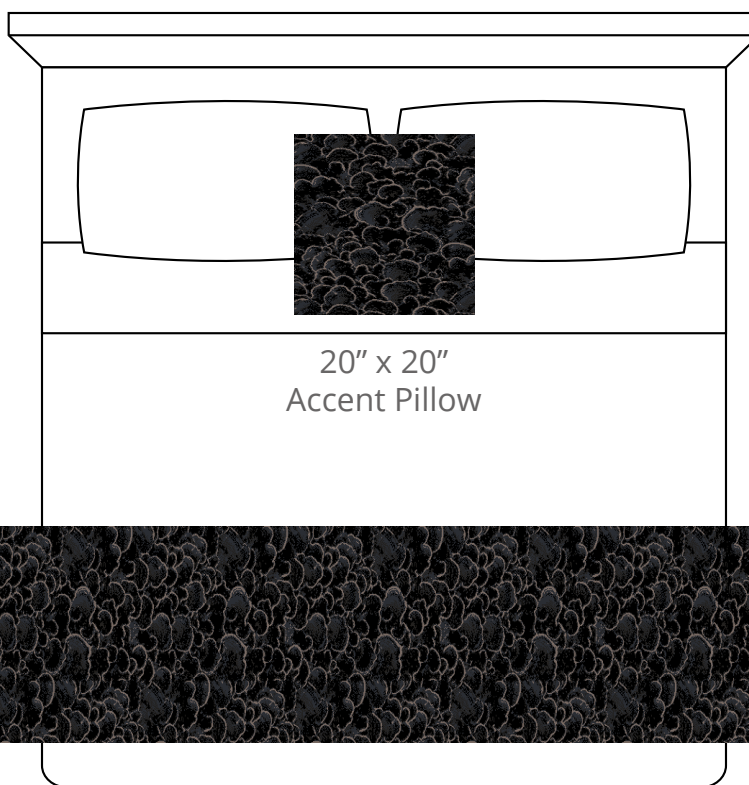

A. Granite Tweed  
Plu #3505

B. Battleship  
PP #1009

C. Black  
PP #1012

D. Shadow  
Plu #2133

CONTENT  
Polypropylene/  
Polyplush

PATTERN REPEAT  
34.375" Ver. x 17.25" Hor.

DESIGN TYPE  
Fauna/Organic

Products are made to the order  
and can be customized within  
the limitations of the knit  
construction

\*Start/Finish edges must  
be Polypropylene excluding  
Brite yarns

20" x 20"  
Accent Pillow

24" x 96"  
Bedscarf Throw  
King mattress