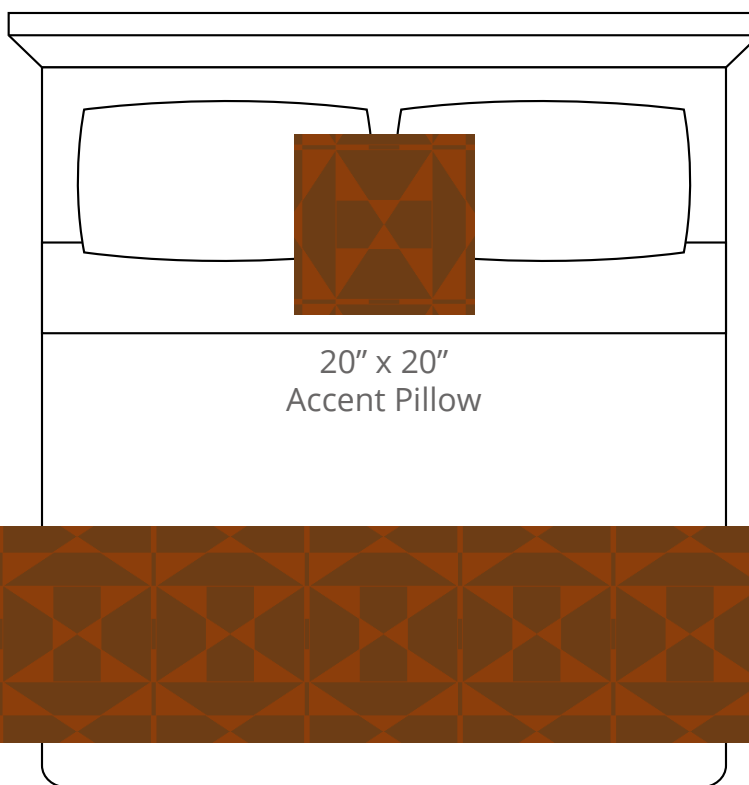

A. Russet Tweed
Plu #3504

B. Clay
Plu #2115

Start/Finish. Heron*
PP #1005

CONTENT
Polypropylene/
Polyplush

PATTERN REPEAT
21.5" Ver. x 17" Hor.

DESIGN TYPE
Geometric/Ethnic

Products are made to the order
and can be customized within
the limitations of the knit
construction

*Start/Finish edges must
be Polypropylene excluding
Brite yarns

20" x 20"
Accent Pillow

24" x 96"
Bedscarf Throw
King mattress