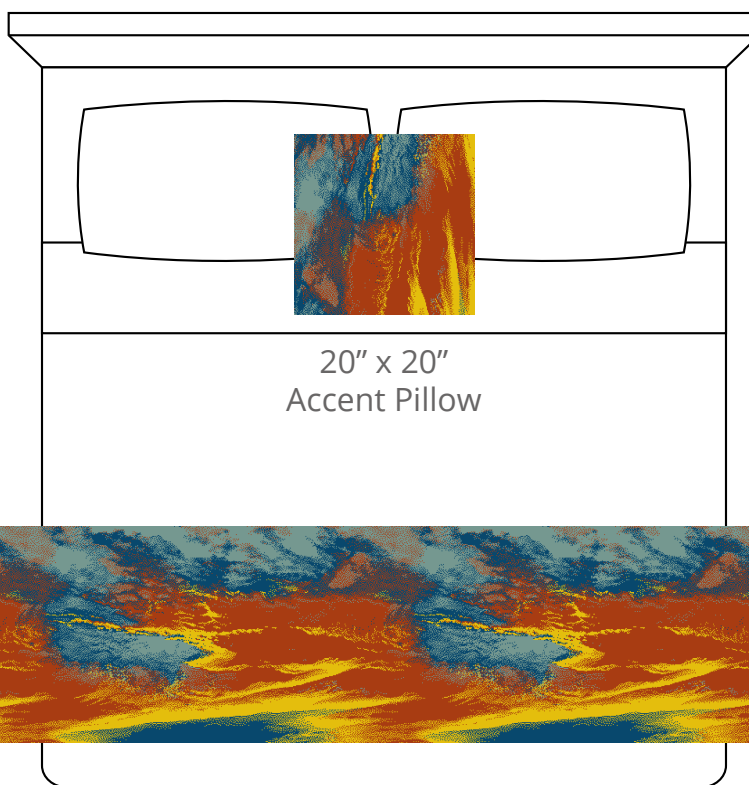

A. Sea Mist
PP #1016

B. Sienna
PP #1017

C. Cornflower
Plu #2131

D. Super Lemon
Plu #2172

CONTENT
Polypropylene/
Polyplush

PATTERN REPEAT
30" Ver. x 40.875" Hor.

DESIGN TYPE
Natural/Ombre

Products are made to the order
and can be customized within
the limitations of the knit
construction

*Start/Finish edges must
be Polypropylene excluding
Brite yarns

20" x 20"
Accent Pillow

24" x 96"
Bedscarf Throw
King mattress