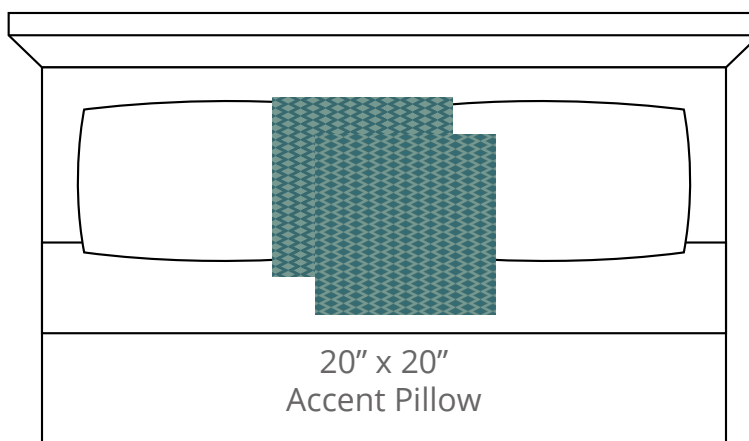

A. Mallard
PP #1014

B. Sea Mist
PP #1016

CONTENT
Polypropylene

PATTERN REPEAT
2.75" Ver. x 0.875" Hor.

DESIGN TYPE
Stitch/Diamonds

Products are made to the order
and can be customized within
the limitations of the knit
construction

Charlie Brown is a reversible
stitch.

*Start/Finish edges must
be Polypropylene excluding
Brite yarns

20" x 20"
Accent Pillow

24" x 96"
Bedscarf Throw
King mattress