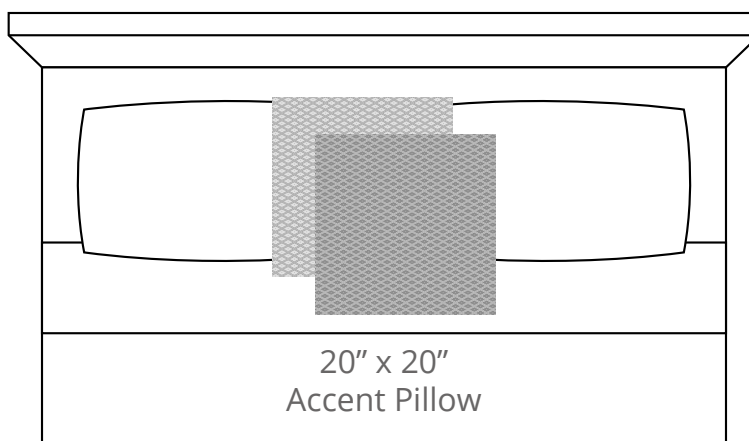

A. Teak Grey
PP #1008

B. Cloud
PP #1007

CONTENT
Polypropylene

PATTERN REPEAT
1.375" Ver. x 0.75" Hor.

DESIGN TYPE
Stitch/Diamonds

Products are made to the order
and can be customized within
the limitations of the knit
construction

Puff Diamond is a reversible stitch.

*Start/Finish edges must
be Polypropylene excluding
Brite yarns

20" x 20"
Accent Pillow

24" x 96"
Bedscarf Throw
King mattress