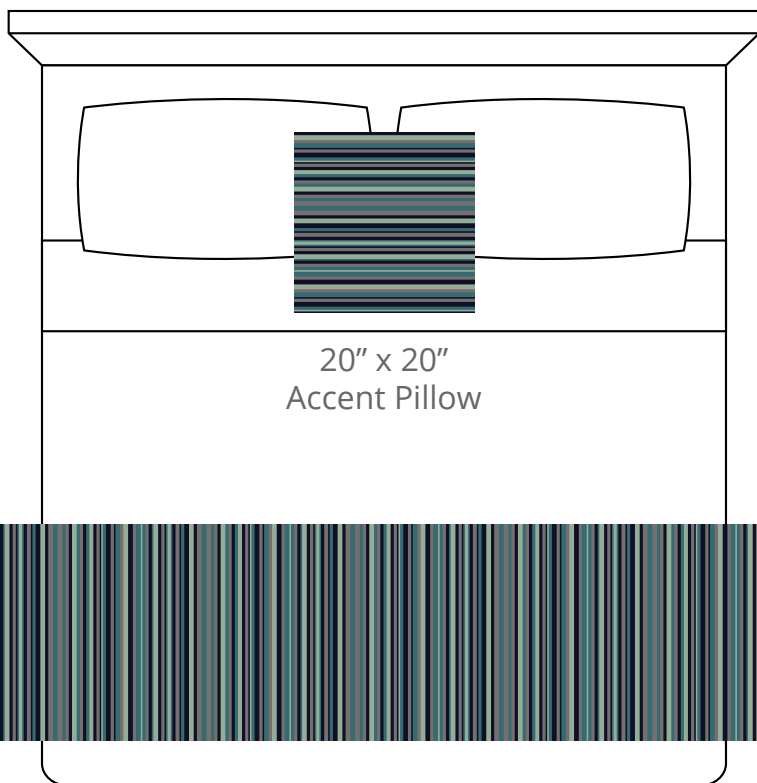

A. Flannel
Plu #2171

B. Navy
PP #1013

C. Herb Bouquet
PP #1049

D. Mallard
PP #1014

CONTENT
Polypropylene/
Polyplush

PATTERN REPEAT
16.5" Hor.

DESIGN TYPE
Stripes

Products are made to the order
and can be customized within
the limitations of the knit
construction

*Start/Finish edges must
be Polypropylene excluding
Brite yarns

20" x 20"
Accent Pillow

24" x 96"
Bedscarf Throw
King mattress