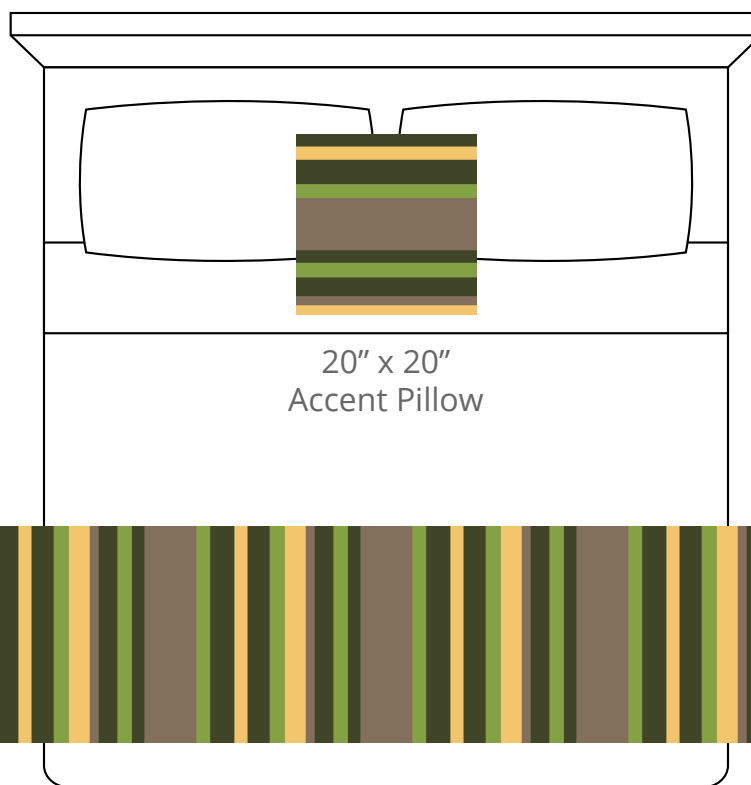

A. Camouflage
Plu #2120

B. Yellow Squash
Plu #2112

C. Spring Green
PP #1021

D. Oyster
PP #1004

CONTENT
Polypropylene/
Polyplush

PATTERN REPEAT
Estimated 24" Hor.

DESIGN TYPE
Stripes

Products are made to the order
and can be customized within
the limitations of the knit
construction

*Start/Finish edges must
be Polypropylene excluding
Brite yarns

20" x 20"
Accent Pillow

24" x 96"
Bedscarf Throw
King mattress