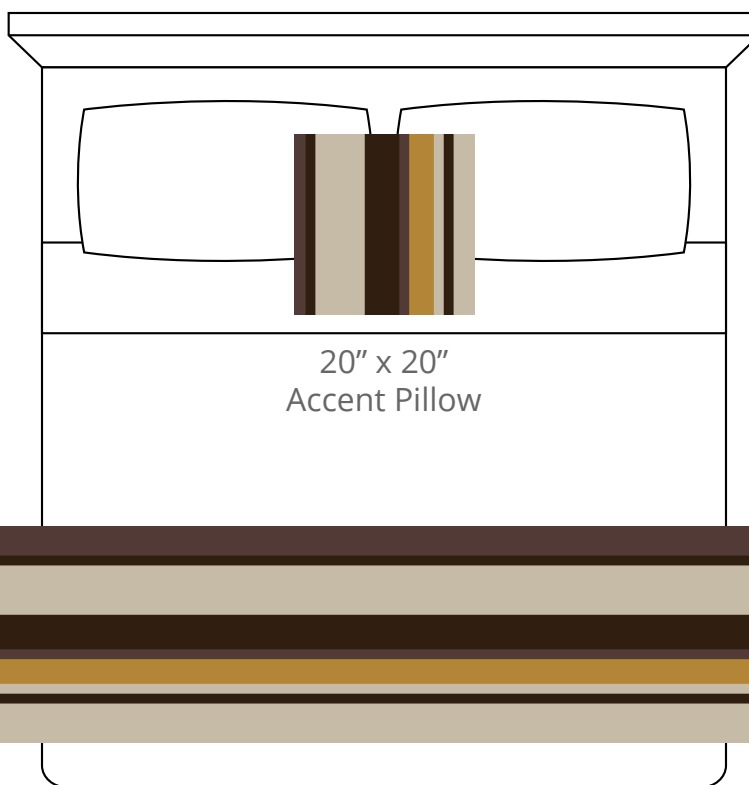

A. Mushroom
Plu #2119

B. Turtle Brown
PP #1010

C. Oatmeal Melange
PP #1028

D. Gold Coin
Plu #2169

CONTENT
Polypropylene/
Polyplush

PATTERN REPEAT
Estimated 32.625" Ver.

DESIGN TYPE
Stripes

Products are made to the order
and can be customized within
the limitations of the knit
construction

*Start/Finish edges must
be Polypropylene excluding
Brite yarns

20" x 20"
Accent Pillow

24" x 96"
Bedscarf Throw
King mattress