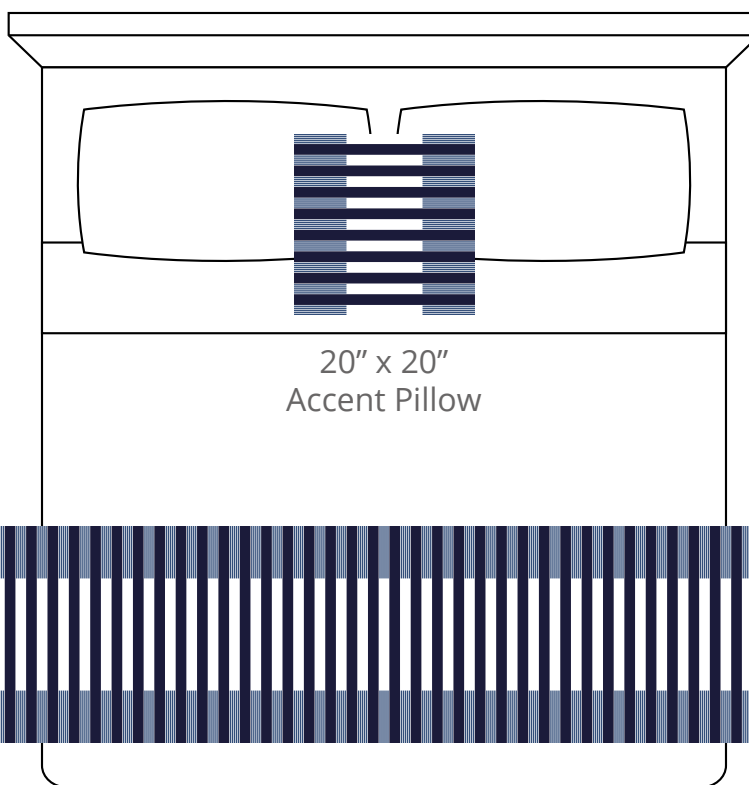

 A. Deep Stream
Plu #2132

 B. White
PP #1001

 C. Indigo
Plu #2130

CONTENT
Polypropylene/
Polyplush

PATTERN REPEAT
2.375" Hor.

DESIGN TYPE
Stripes/Border

Products are made to the order
and can be customized within
the limitations of the knit
construction

*Start/Finish edges must
be Polypropylene excluding
Brite yarns

20" x 20"
Accent Pillow

24" x 96"
Bedscarf Throw
King mattress