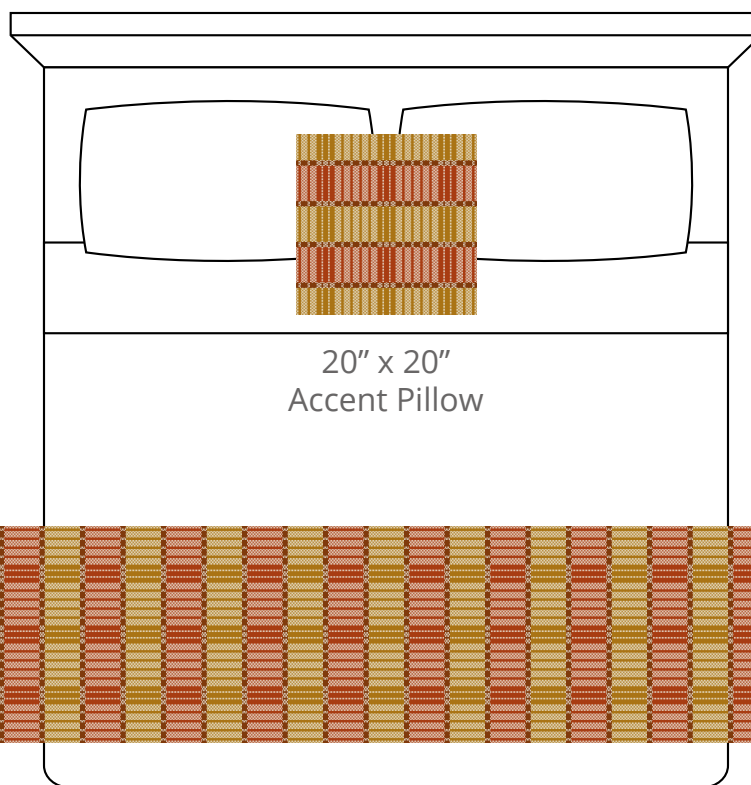

A. Pirates Gold  
PP #1019

B. Clay  
Plu #2115

C. Sienna  
PP #1017

D. Vellum  
Plu #2103

CONTENT  
Polypropylene/  
Polyplush

PATTERN REPEAT  
Estimated 13.5" Ver. x 9" Hor.

DESIGN TYPE  
Stripes/Texture

Products are made to the order  
and can be customized within  
the limitations of the knit  
construction

\*Start/Finish edges must  
be Polypropylene excluding  
Brite yarns

20" x 20"  
Accent Pillow

24" x 96"  
Bedscarf Throw  
King mattress