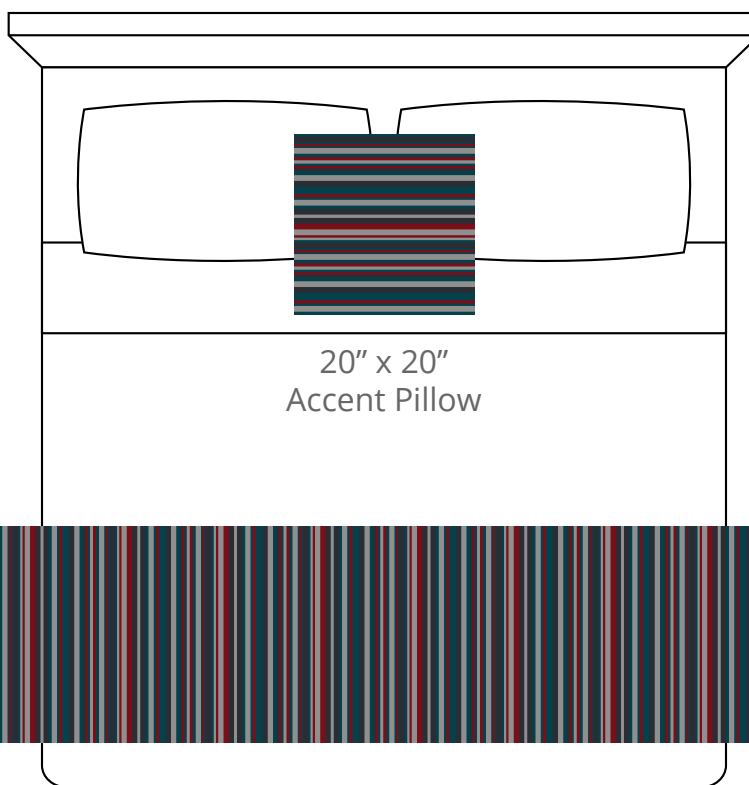

A. Battleship  
PP #1009

B. Malachite  
Plu #2165

C. Red Pepper  
Plu #2144

D. Teak Grey  
PP #1008

CONTENT  
Polypropylene/  
Polyplush

PATTERN REPEAT  
Estimated 10.75" Hor.

DESIGN TYPE  
Stripes

Products are made to the order  
and can be customized within  
the limitations of the knit  
construction

\*Start/Finish edges must  
be Polypropylene excluding  
Brite yarns

20" x 20"  
Accent Pillow

24" x 96"  
Bedscarf Throw  
King mattress