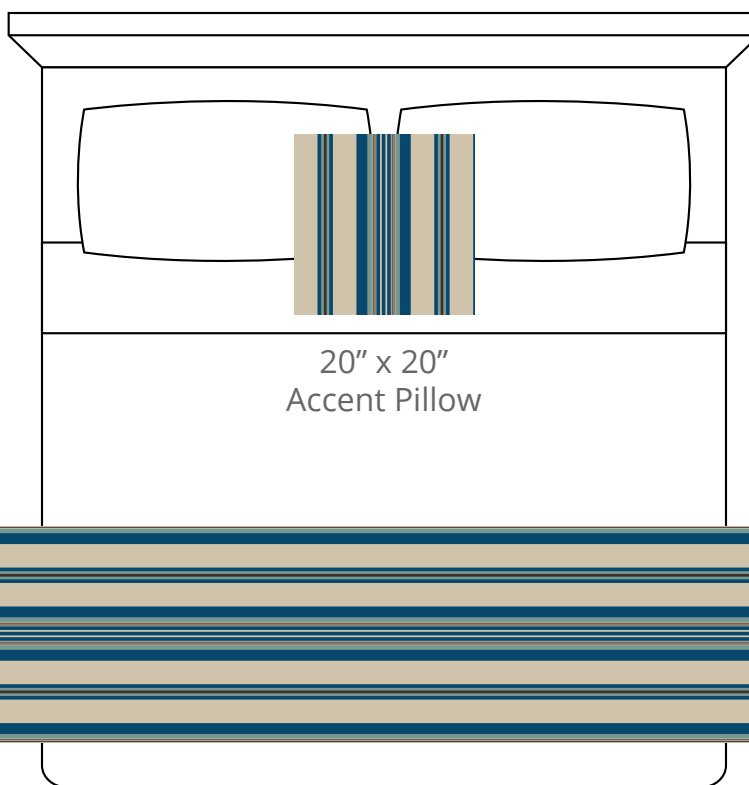

A. Cornflower  
Plu #2131

B. Sea Mist  
PP #1016

C. Clam  
PP #1003

D. Brownstone  
Plu #2118

CONTENT  
Polypropylene/  
Polyplush

PATTERN REPEAT  
12.875" Ver.

DESIGN TYPE  
Stripes

Products are made to the order  
and can be customized within  
the limitations of the knit  
construction

\*Start/Finish edges must  
be Polypropylene excluding  
Brite yarns

20" x 20"  
Accent Pillow

24" x 96"  
Bedscarf Throw  
King mattress