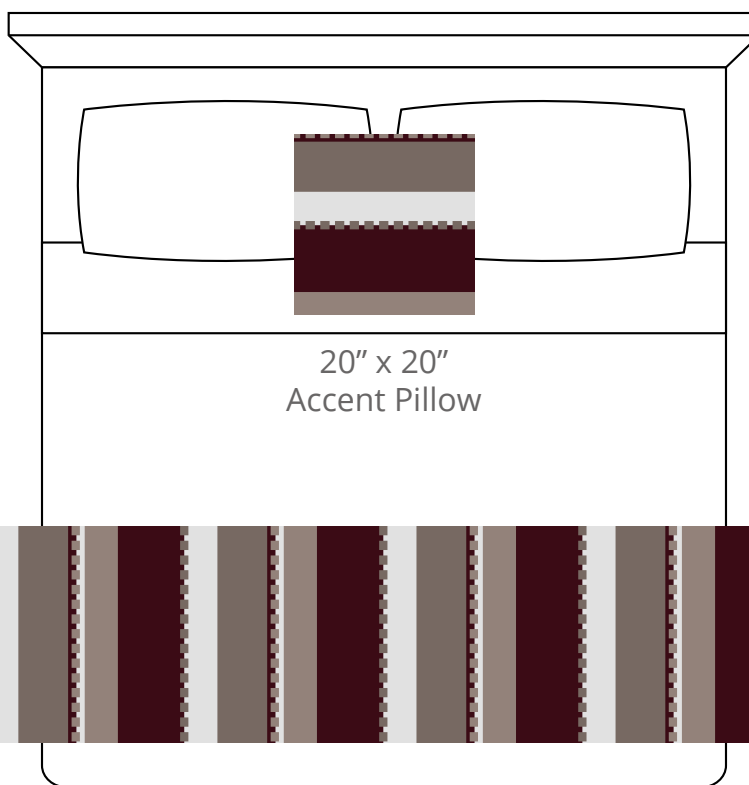

A. Cloud
PP #1007

B. Granite Tweed
Plu #3505

C. Maroon
PP #1035

D. Taupe
Plu #2108

CONTENT
Polypropylene/
Polyplush

PATTERN REPEAT
Estimated 1.625" Ver. x 22.125" Hor.

DESIGN TYPE
Stripes/Texture

Products are made to the order
and can be customized within
the limitations of the knit
construction

*Start/Finish edges must
be Polypropylene excluding
Brite yarns

20" x 20"
Accent Pillow

24" x 96"
Bedscarf Throw
King mattress