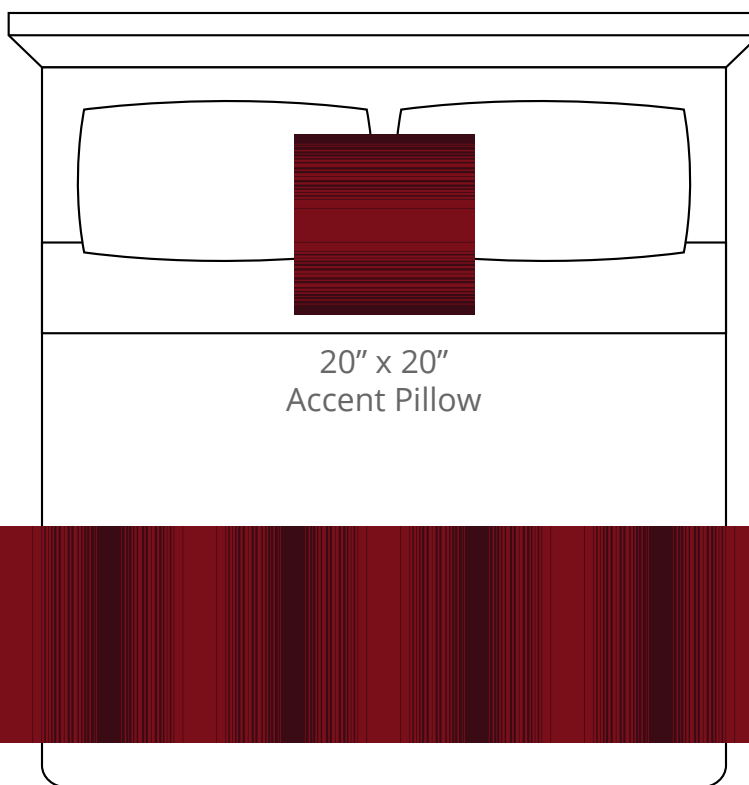

A. Maroon
PP #1035

B. Red Pepper
Plu #2144

CONTENT
Polypropylene/
Polyplush

PATTERN REPEAT
Estimated 20.375" Hor.

DESIGN TYPE
Stripes

Products are made to the order
and can be customized within
the limitations of the knit
construction

*Start/Finish edges must
be Polypropylene excluding
Brite yarns

20" x 20"
Accent Pillow

24" x 96"
Bedscarf Throw
King mattress