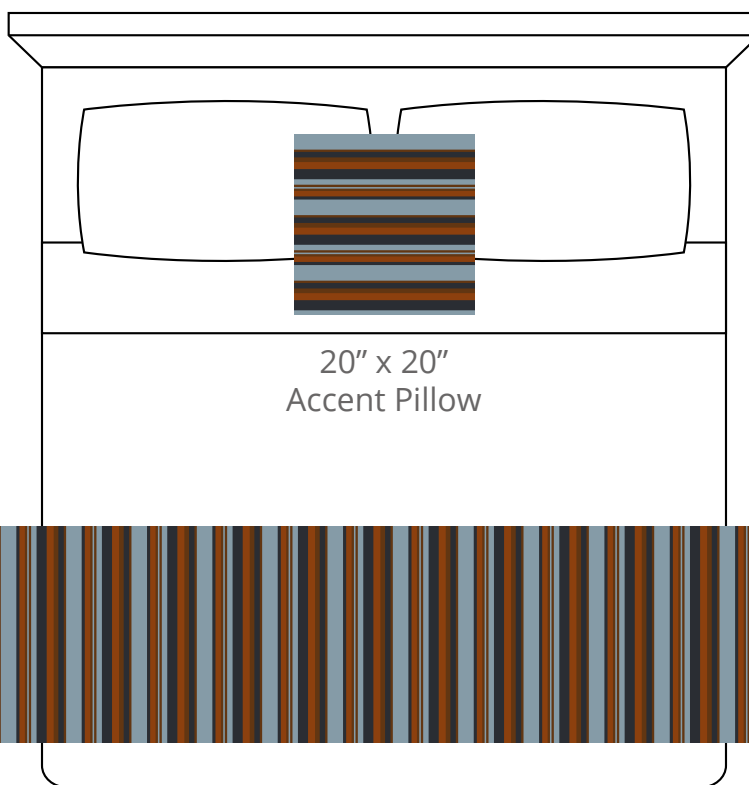

A. Battleship
PP #1009

B. Slate Grey
PP #1015

C. Russet Tweed
Plu #3504

D. Clay
Plu #2115

CONTENT
Polypropylene/
Polyplush

PATTERN REPEAT
7.25" Hor.

DESIGN TYPE
Stripes

Products are made to the order
and can be customized within
the limitations of the knit
construction

*Start/Finish edges must
be Polypropylene excluding
Brite yarns

20" x 20"
Accent Pillow

24" x 96"
Bedscarf Throw
King mattress