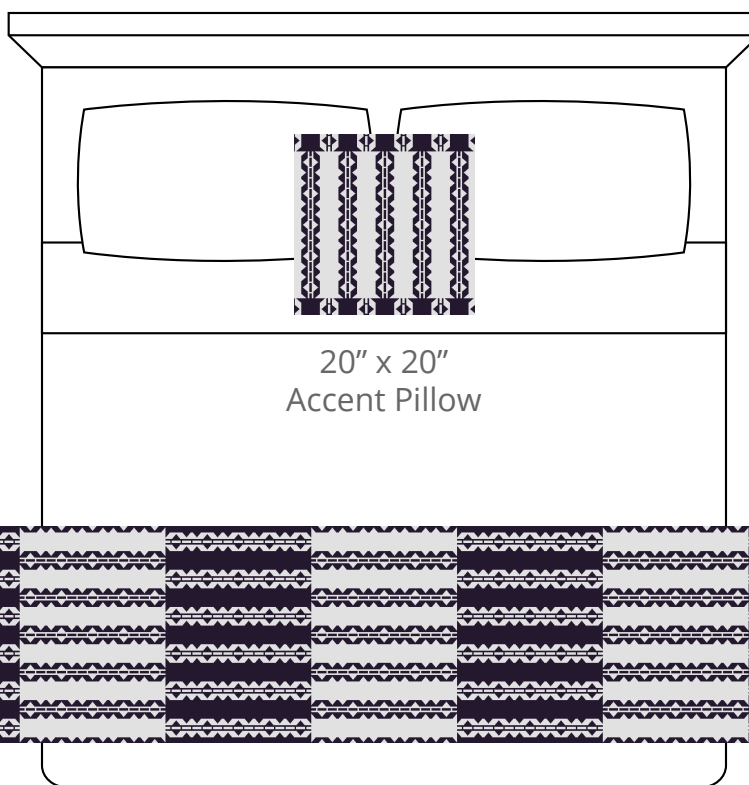

A. Cloud
PP #1007

B. Black Cherry
Plu #2145

CONTENT
Polypropylene/
Polyplush

PATTERN REPEAT
Estimated 4.125" Ver. x 32.375" Hor.

DESIGN TYPE
Stripes/Geometric

Products are made to the order
and can be customized within
the limitations of the knit
construction

*Start/Finish edges must
be Polypropylene excluding
Brite yarns

24" x 96"
Bedscarf Throw
King mattress