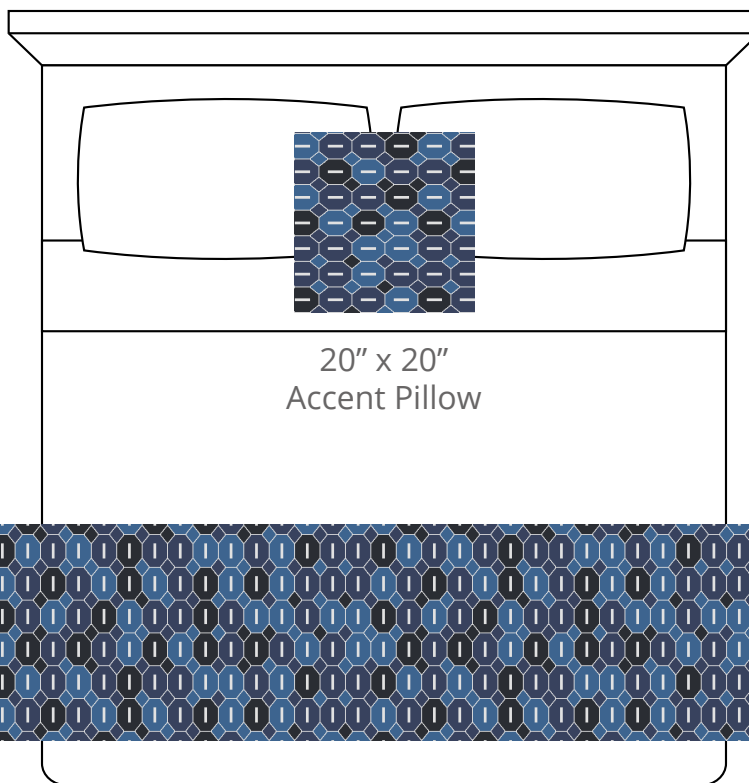

A. Battleship  
PP #1009

B. Cloud  
PP #1007

C. Denim Melange  
PP #1034

D. Deep Stream  
Plu #2132

CONTENT  
Polypropylene/  
Polyplush

PATTERN REPEAT  
14.5" Ver. x 42.375" Hor.

DESIGN TYPE  
Geometric

Products are made to the order  
and can be customized within  
the limitations of the knit  
construction

\*Start/Finish edges must  
be Polypropylene excluding  
Brite yarns

20" x 20"  
Accent Pillow

24" x 96"  
Bedscarf Throw  
King mattress