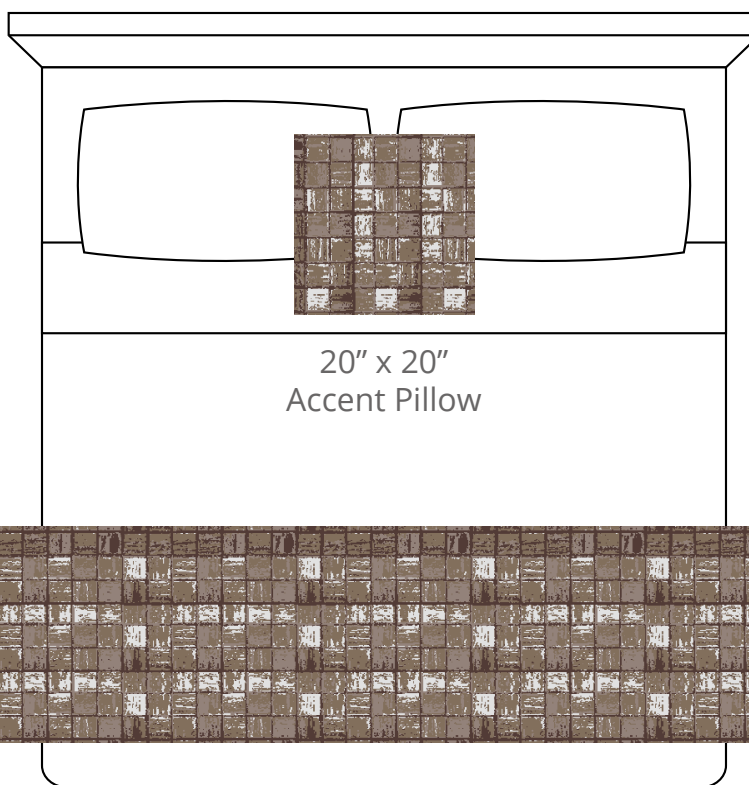

A. Cloud
PP #1007

B. Mushroom
Plu #2119

C. Oyster
PP #1004

D. Taupe
Plu #2108

CONTENT
Polypropylene/
Polyplush

PATTERN REPEAT
23" Ver. x 19.375" Hor.

DESIGN TYPE
Geometric/Texture

Products are made to the order
and can be customized within
the limitations of the knit
construction

*Start/Finish edges must
be Polypropylene excluding
Brite yarns

20" x 20"
Accent Pillow

24" x 96"
Bedscarf Throw
King mattress