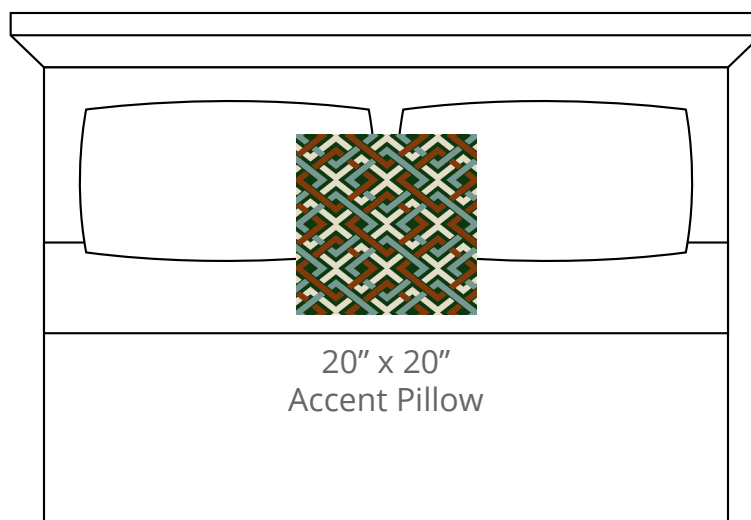

A. Evergreen
PP #1032

B. Clay
Plu #2115

C. Oatmeal
Plu #2105

D. Sea Mist
PP #1016

CONTENT
Polypropylene/
Polyplush

PATTERN REPEAT
11.25" Ver. x 9.75" Hor.

DESIGN TYPE
Geometric/Diamonds

Products are made to the order
and can be customized within
the limitations of the knit
construction

*Start/Finish edges must
be Polypropylene excluding
Brite yarns

20" x 20"
Accent Pillow

24" x 96"
Bedscarf Throw
King mattress