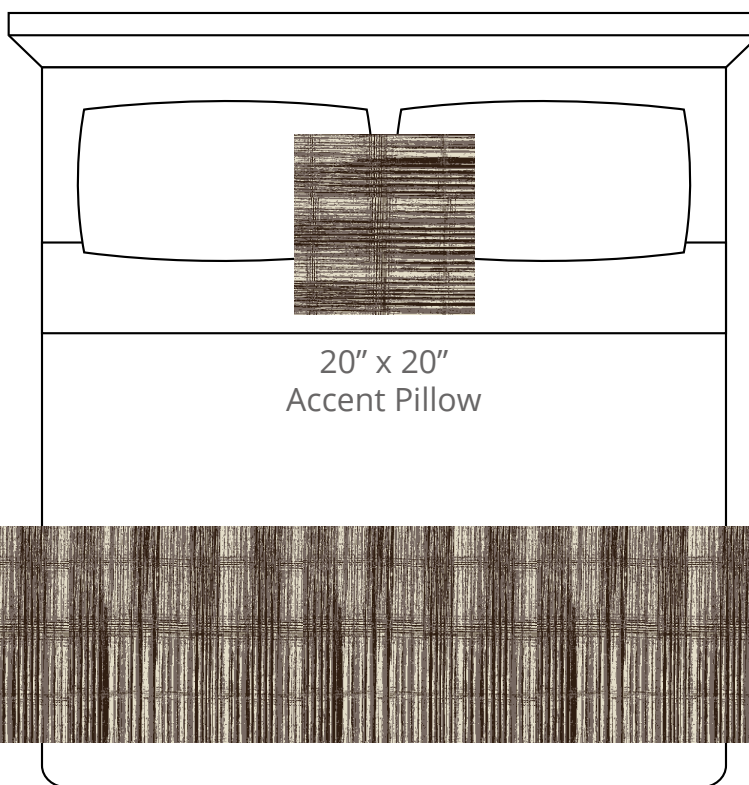

A. Oatmeal
Plu #2105

B. Turtle Brown
PP #1010

C. Granite Tweed
Plu #3505

CONTENT
Polypropylene/
Polyplush

PATTERN REPEAT
50" Ver. x 26" Hor.

DESIGN TYPE
Texture

Products are made to the order
and can be customized within
the limitations of the knit
construction

*Start/Finish edges must
be Polypropylene excluding
Brite yarns

20" x 20"
Accent Pillow

24" x 96"
Bedscarf Throw
King mattress