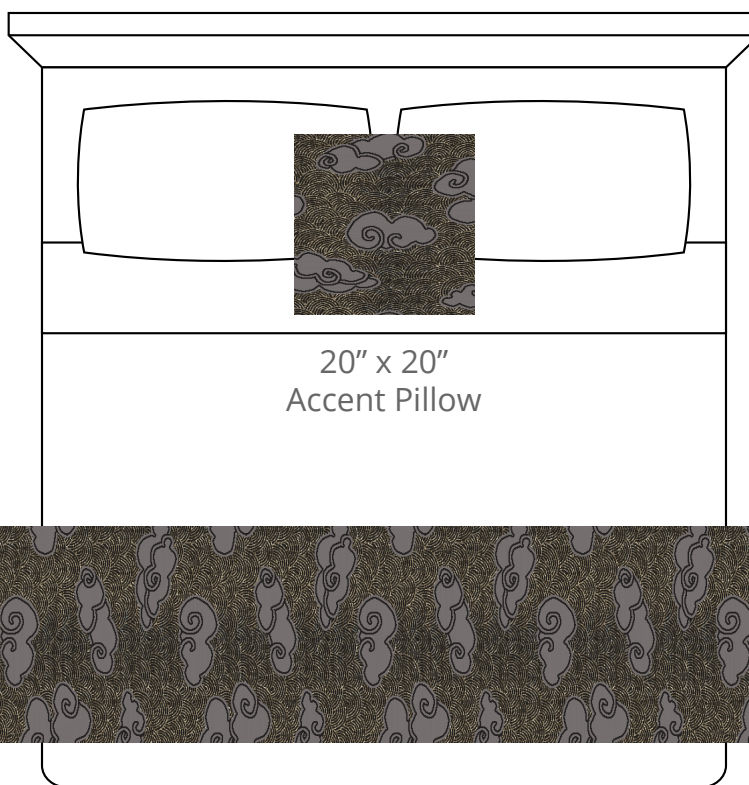

A. Shadow
Plu #2133

B. Flannel
Plu #2171

C. Brite Aluminum
PP #4301

Start/Finish. Teak Grey*
PP #1008

CONTENT
Polypropylene/
Polyplush

PATTERN REPEAT
27" Ver. x 19.875" Hor.

DESIGN TYPE
Ethnic/Whimsical

Products are made to the order
and can be customized within
the limitations of the knit
construction

*Start/Finish edges must
be Polypropylene excluding
Brite yarns

20" x 20"
Accent Pillow

24" x 96"
Bedscarf Throw
King mattress