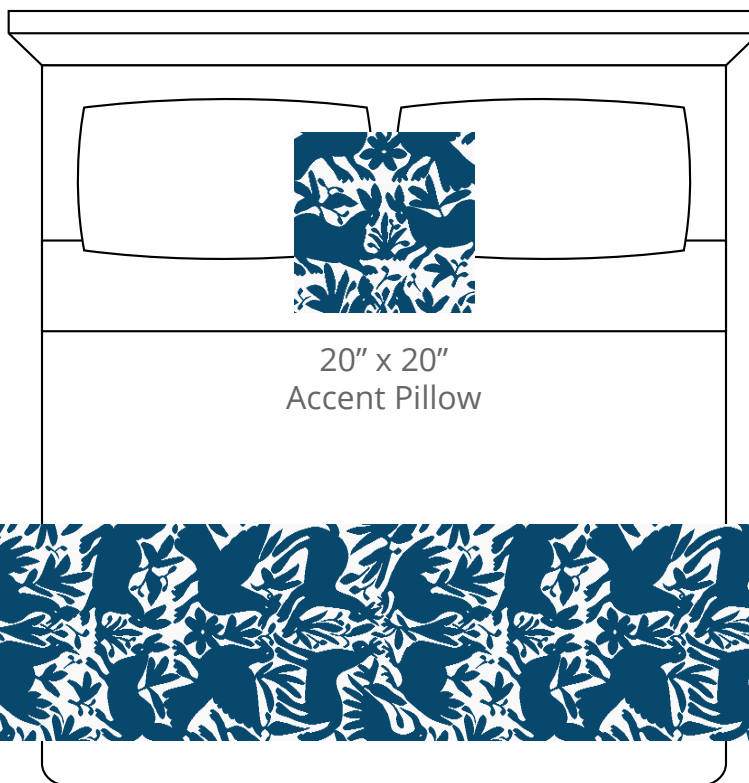

A. Ivory
PP #1002

B. Cornflower
Plu #2131

CONTENT
Polypropylene/
Polyplush

PATTERN REPEAT
33" Ver. x 45.75" Hor.

DESIGN TYPE
Whimsical/Ethnic

Products are made to the order
and can be customized within
the limitations of the knit
construction

*Start/Finish edges must
be Polypropylene excluding
Brite yarns

20" x 20"
Accent Pillow

24" x 96"
Bedscarf Throw
King mattress