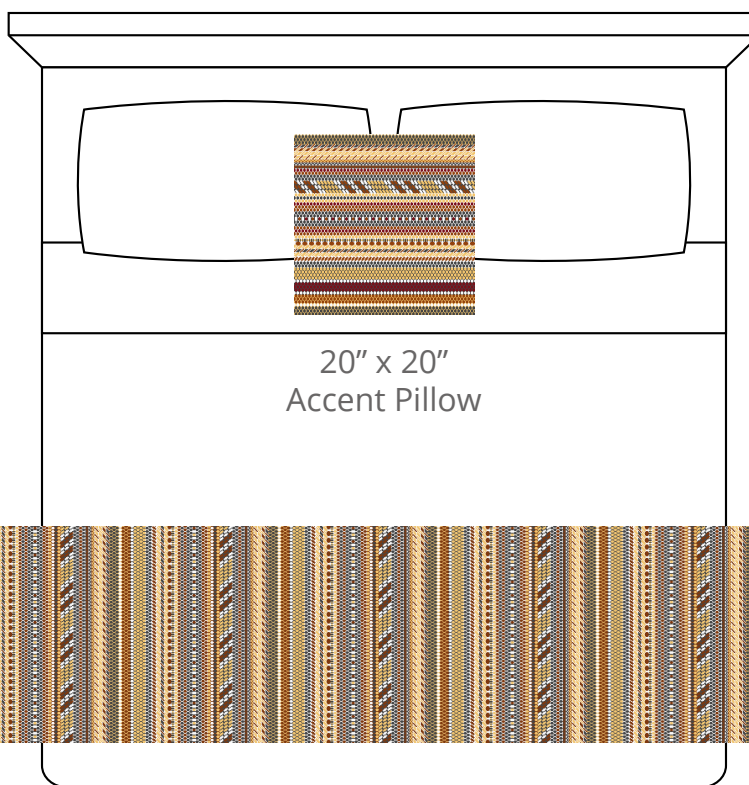

-  A. Yellow Squash****
Plu #2112
-  B. Ivory
PP #1002
-  C. Red Pepper****
Plu #2144
-  D. Charcoal Melange
PP #1029
-  E. Clay
Plu #2115

CONTENT
Polypropylene/
Polyplush

PATTERN REPEAT
22.25" Ver. x 19" Hor.

DESIGN TYPE
Stripes/Ethnic

Products are made to the order
and can be customized within
the limitations of the knit
construction

Pandanus Basket can only be
knitted as a 5 color for pillow
production - throws will need to
be a 4 color.

*Start/Finish edges must
be Polypropylene excluding
Brite yarns

****Both color positions
need to be the same yarn
type as one another to
achieve 5 color design

20" x 20"
Accent Pillow

24" x 96"
Bedscarf Throw
King mattress