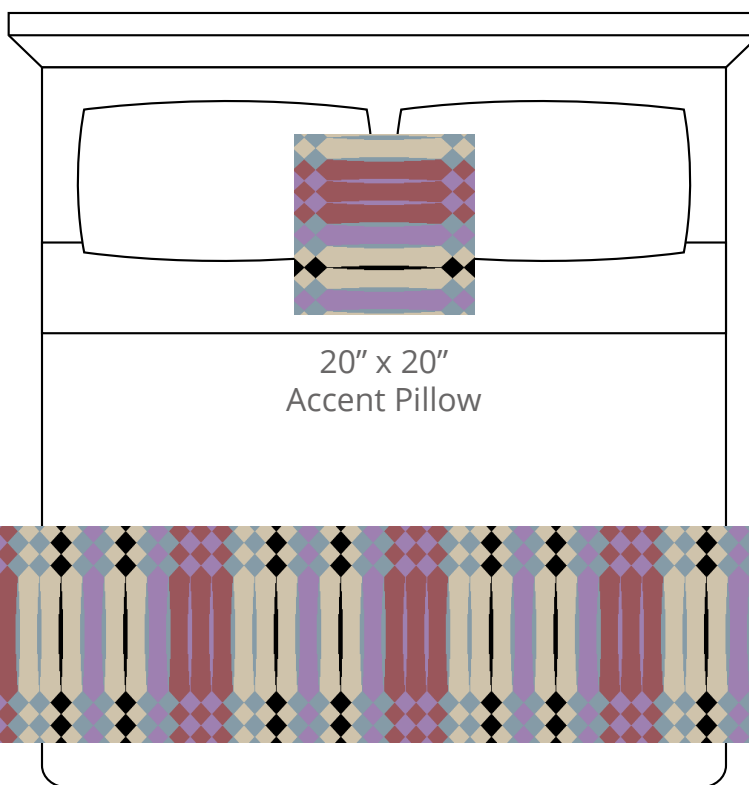

CONTENT
Polypropylene/
Polyplush

PATTERN REPEAT
20.25" Ver. x 23.875" Hor.

DESIGN TYPE
Stripes/Ethnic

Products are made to the order
and can be customized within
the limitations of the knit
construction

*Start/Finish edges must
be Polypropylene excluding
Brite yarns

****Both color positions
need to be the same yarn
type as one another to
achieve 5 color design

***Violet and Rosewood are
limited stock yarns.

20" x 20"
Accent Pillow

24" x 96"
Bedscarf Throw
King mattress