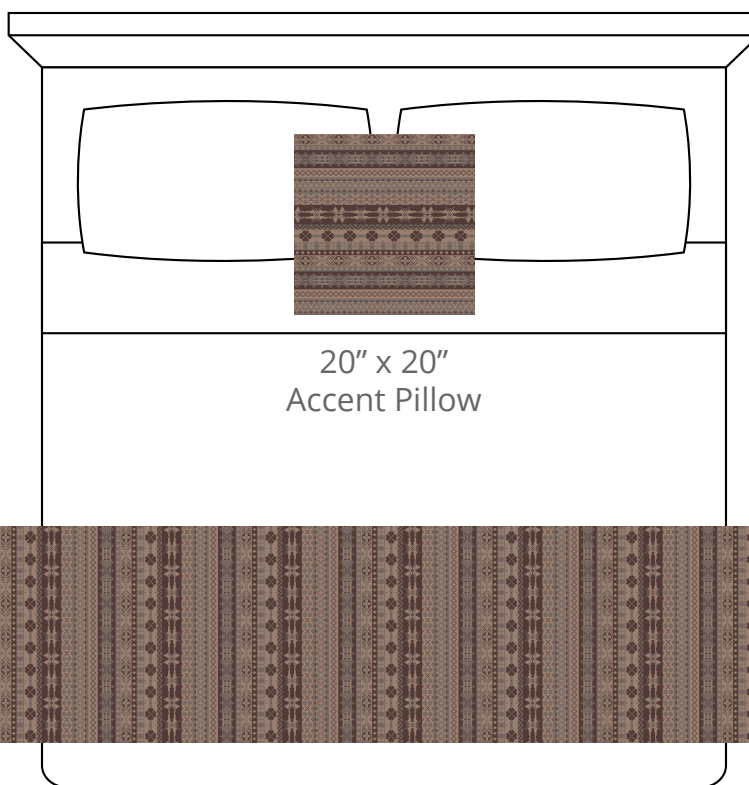

A. Mushroom
Plu #2119

B. Granite Tweed
Plu #3505

C. Rye
Plu #2163

Start/Finish. Turtle Brown
PP #1010

CONTENT
Polypropylene/
Polyplush

PATTERN REPEAT
14.625" Ver. x 13.375" Hor.

DESIGN TYPE
Geometric/Ethnic

Products are made to the order
and can be customized within
the limitations of the knit
construction

*Start/Finish edges must
be Polypropylene excluding
Brite yarns

20" x 20"
Accent Pillow

24" x 96"
Bedscarf Throw
King mattress