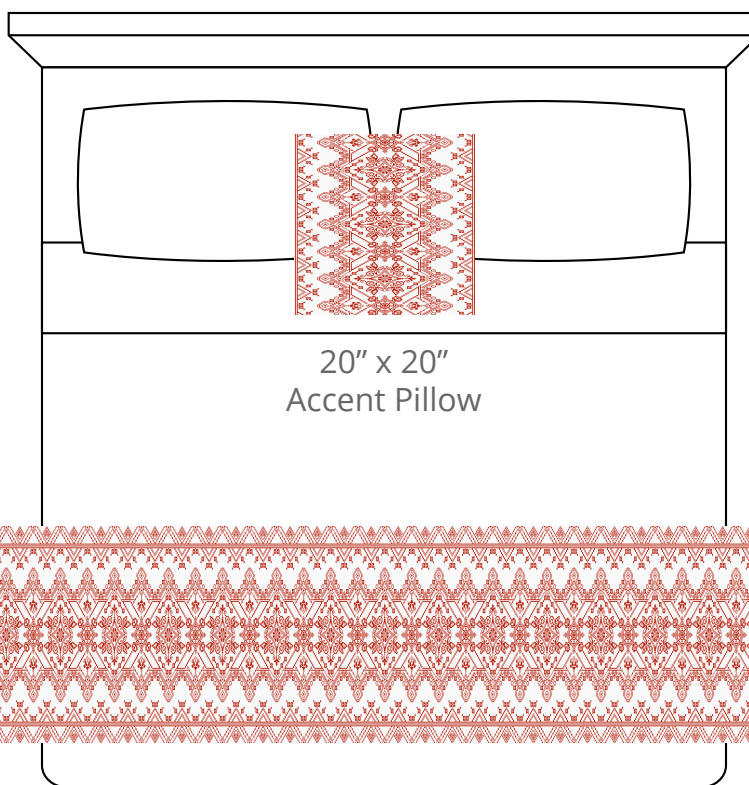

A. Brick
Plu #2123

B. Ivory
PP #1002

CONTENT
Polypropylene/
Polyplush

PATTERN REPEAT
33" Ver. x 6" Hor.

DESIGN TYPE
Floral/Ethnic

Products are made to the order
and can be customized within
the limitations of the knit
construction

*Start/Finish edges must
be Polypropylene excluding
Brite yarns

20" x 20"
Accent Pillow

24" x 96"
Bedscarf Throw
King mattress