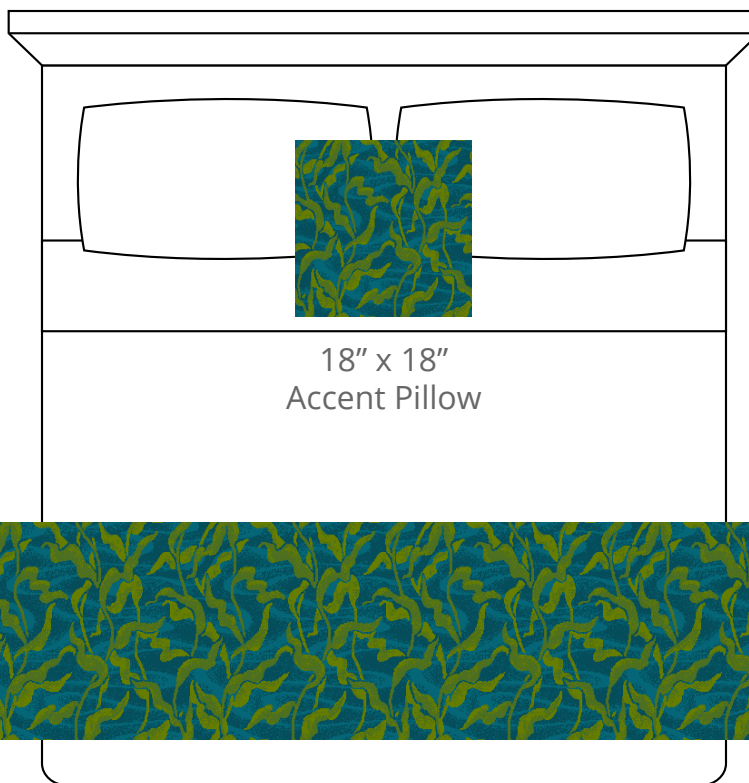

A. Blue Grass
Plu #2122

B. Mallard
PP #1014

C. Spring Green
PP #1021

D. Kelp
Plu #2180

CONTENT
Polypropylene/
Polyplush

PATTERN REPEAT
18" Ver. x 18" Hor.

DESIGN TYPE
Natural / Whimsical

Products are made to the order
and can be customized within
the limitations of the knit
construction

*Start/Finish edges must
be Polypropylene

18" x 18"
Accent Pillow

24" x 96"
Bedscarf Throw
King mattress