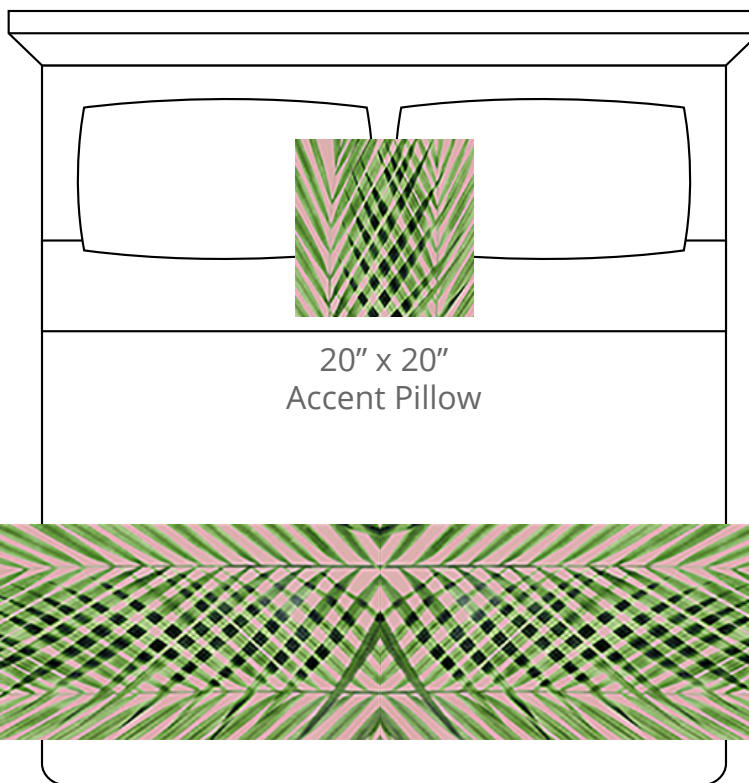

A. Avocado  
PP #1033

B. Seamist  
PP #1016

C. Malachite  
Plu #2165

D. Potpourri  
Plu #2181

CONTENT  
Polypropylene/  
Polyplush

PATTERN REPEAT  
13.5" Ver. x 29" Hor.

DESIGN TYPE  
Natural / Whimsical

Products are made to the order  
and can be customized within  
the limitations of the knit  
construction

\*Start/Finish edges must  
be Polypropylene

20" x 20"  
Accent Pillow

24" x 96"  
Bedscarf Throw  
King mattress