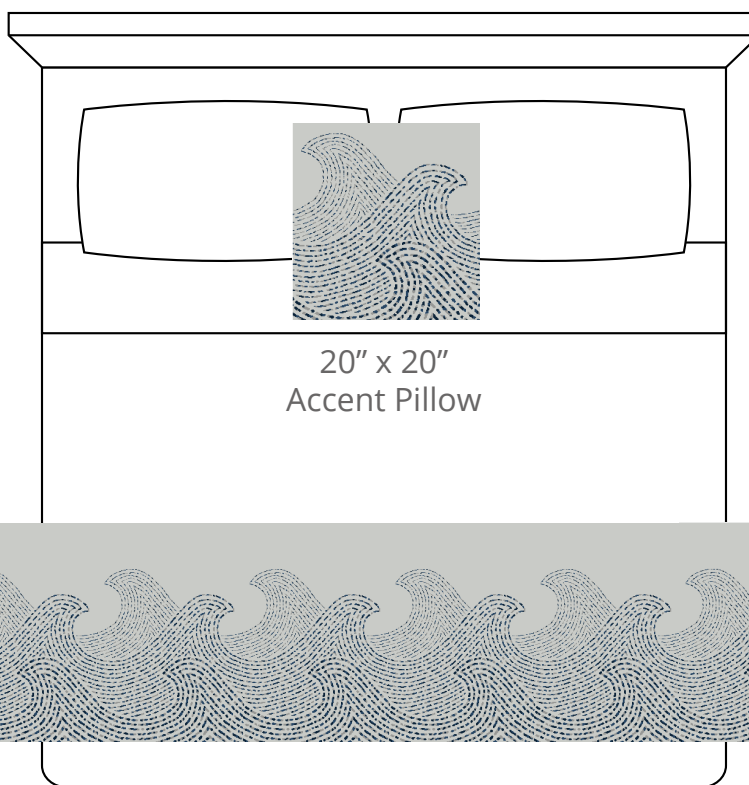

A. Navy  
PP #1013

B. Silver  
Plu #2147

C. Teak Grey  
PP #1008

D. Deep Stream  
Plu #2132

**CONTENT**  
Polypropylene/  
Polyplush

**PATTERN REPEAT**  
24" Ver. x 16" Hor.

**DESIGN TYPE**  
Natural / Whimsical

Products are made to the order  
and can be customized within  
the limitations of the knit  
construction

\*Start/Finish edges must  
be Polypropylene

20" x 20"  
Accent Pillow

24" x 96"  
Bedscarf Throw  
King mattress