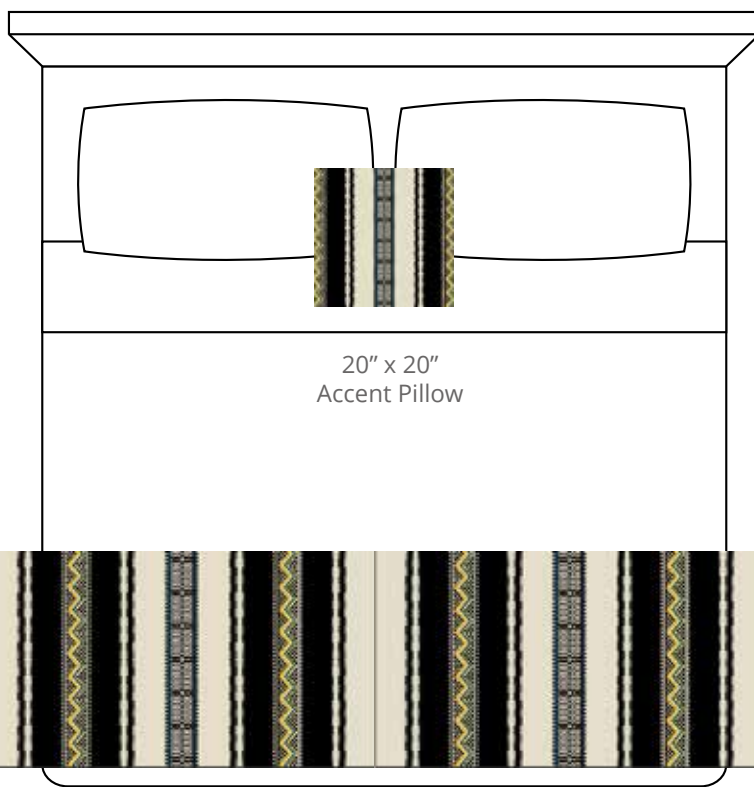

A. Black
PP #1012

B. Oatmeal
Plu #2105

C. Sunflower
Plu #2113

D. Onyx Tweed
Plu #3503

CONTENT
Polypropylene /
Polyplush

PATTERN REPEAT
22" Ver. x 2" Hor.

DESIGN TYPE
Natural

Products are made to the order
and can be customized within
the limitations of the knit
construction

*Start/Finish edges must
be Polypropylene excluding
Brite yarns

20" x 20"
Accent Pillow

24" x 96"
Bedscarf Throw
Kind mattress