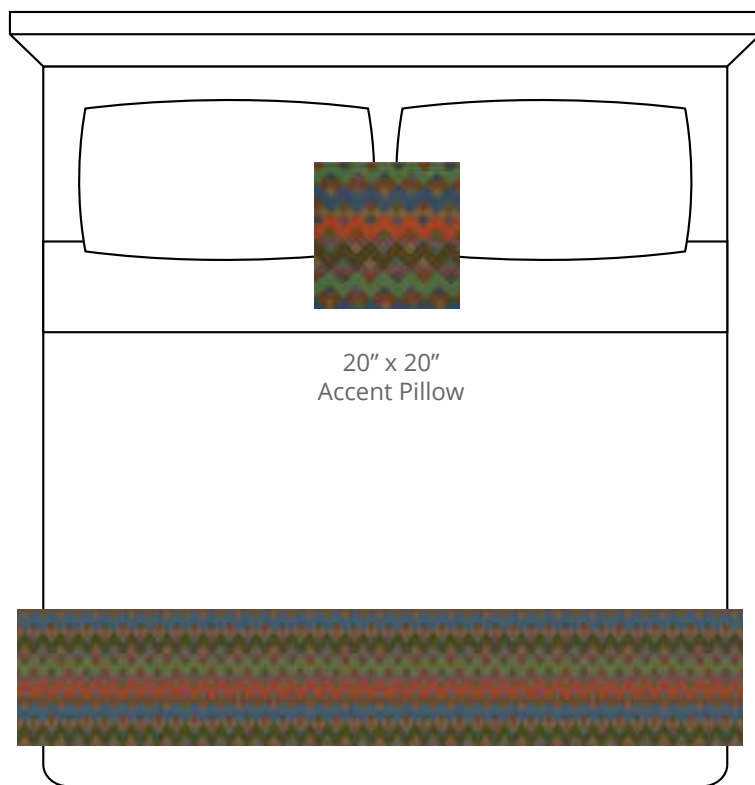

B. Deep Stream  
Plu #2132

A. Sienna  
PP #1017

C. Camouflage  
Plu #2120

D. Avocado  
PP #1033

CONTENT  
Polypropylene/  
Polyplush

PATTERN REPEAT  
10" Ver. x 11" Hor.

DESIGN TYPE  
Geometric

Products are made to the order  
and can be customized within  
the limitations of the knit  
construction

\*Start/Finish edges must  
be Polypropylene excluding  
Brite yarns

20" x 20"  
Accent Pillow

24" x 96"  
Bedscarf Throw  
King Mattress