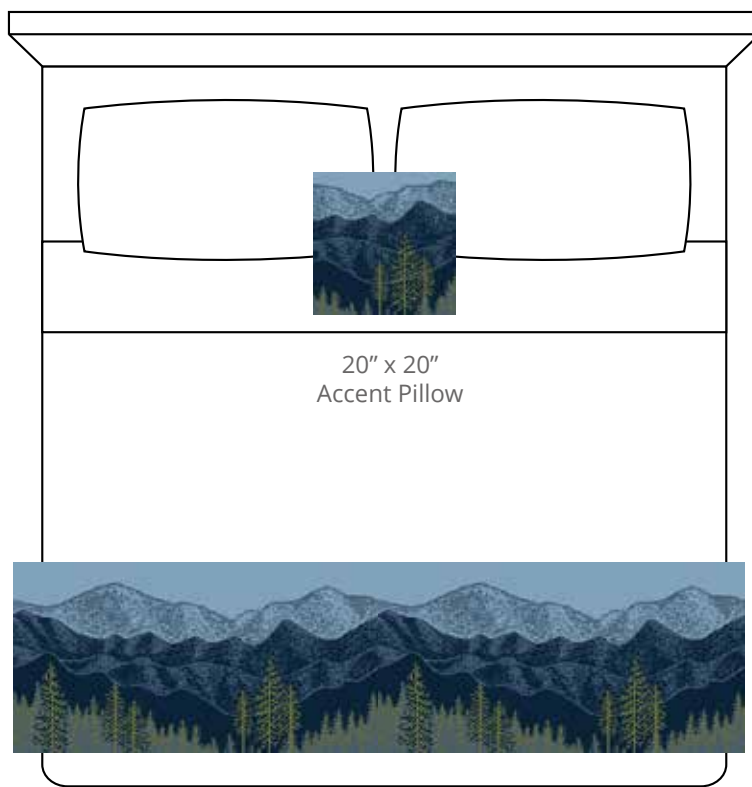

A. Catalina
Plu #2109

B. Deep Stream
Plu #2132

C. Navy
PP #1013

D. Avocado
PP #1033

CONTENT
Polypropylene /
Polyplush

PATTERN REPEAT
24" Ver. x 42" Hor.

DESIGN TYPE
Natural

Products are made to the order
and can be customized within
the limitations of the knit
construction

*Start/Finish edges must
be Polypropylene excluding
Brite yarns

20" x 20"
Accent Pillow

24" x 96"
Bedscarf Throw
King mattress