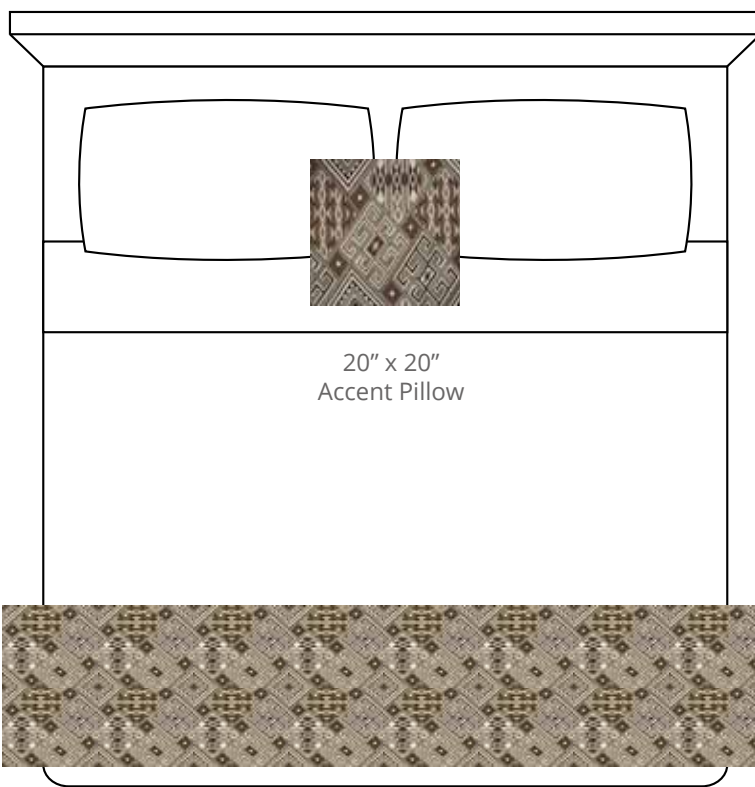

A. Turtle Brown
PP #1010

B. Oatmeal
Plu #2105

C. Rye
Plu #2163

CONTENT
Polypropylene/
Polyplush

PATTERN REPEAT
10" Ver. x 10" Hor.

DESIGN TYPE
Geometric

Products are made to the order
and can be customized within
the limitations of the knit
construction

*Start/Finish edges must
be Polypropylene excluding
Brite yarns

20" x 20"
Accent Pillow

24" x 96"
Bedscarf Throw
King Mattress