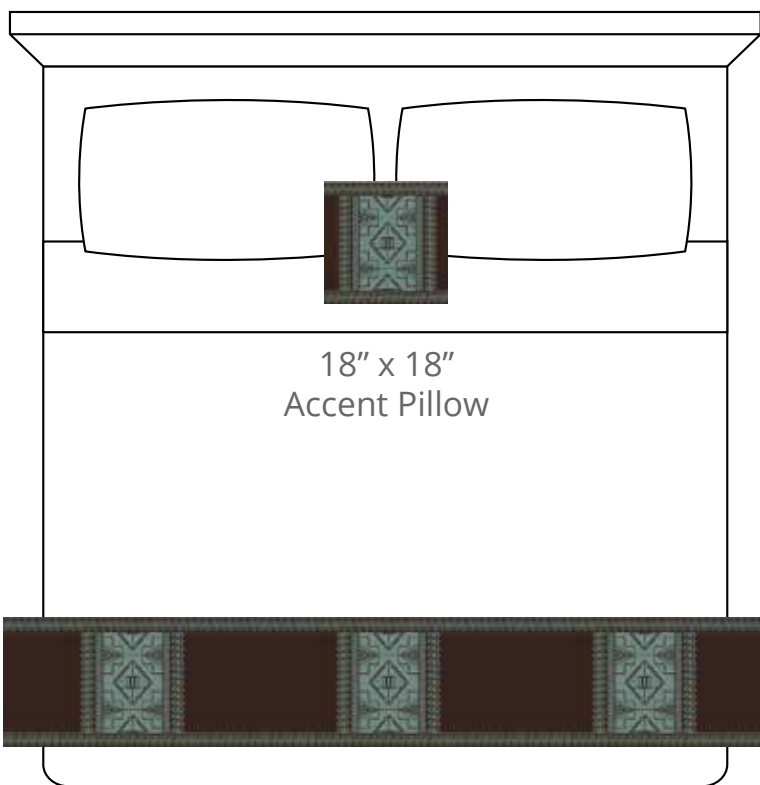

A. Turtle Brown
PP #1010

B. Seamist
PP #1016

CONTENT
Polypropylene

PATTERN REPEAT
28" Ver. x 18" Hor.

DESIGN TYPE
Native / Western / Geometric

Products are made to the order
and can be customized within
the limitations of the knit
construction

*Start/Finish edges must
be Polypropylene excluding
Brite yarns

18" x 18"
Accent Pillow

18" x 84"
Bedscarf Throw