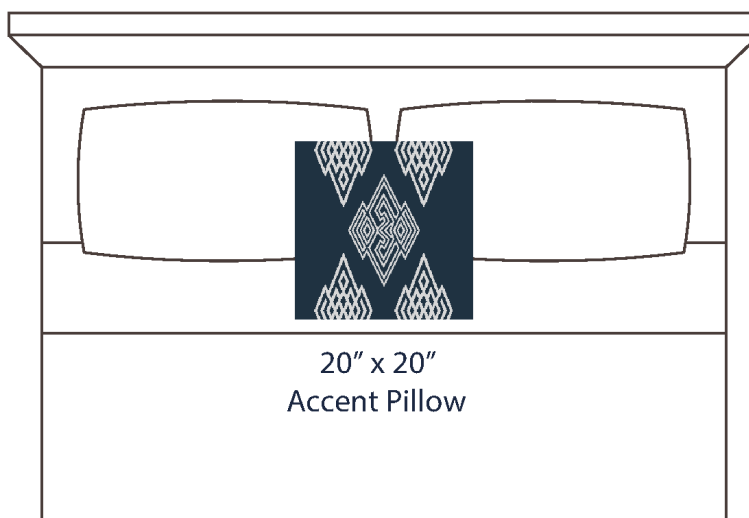

A. Cloud
PP #1007

B. Indigo
PLU #2130

CONTENT

Polypropylene /
Polyplush / Polyester

PATTERN REPEAT

24" Ver. x 18" Hor.

DESIGN TYPE

Geometric / Medallion

Products are made to the order
and can be customized within
the limitations of the knit
construction

*Start/Finish edges must
be Polypropylene excluding
Brite yarns

20" x 20"
Accent Pillow

24" x 96"
Bedscarf Throw
King mattress