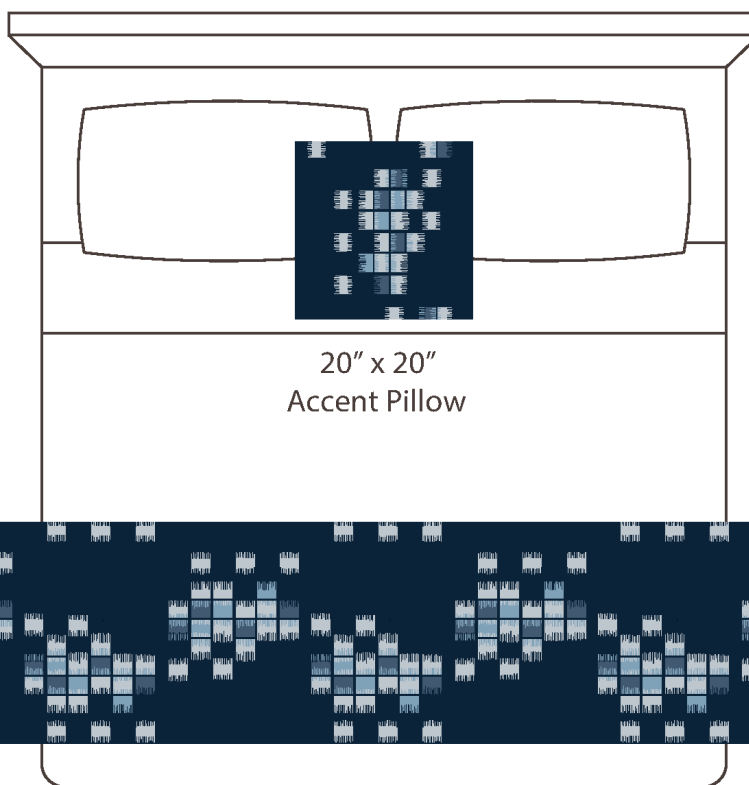

A. NAVY  
PP #1013

B. SILVER  
PLU #2147

C. CATALINA  
PLU #2109

D. DEEP STREAM  
PLU #2132

\*color not shown in sample

**CONTENT**

Polypropylene /  
Polyplush / Polyester

**PATTERN REPEAT**  
33" Ver. x 18" Hor.

**DESIGN TYPE**  
Squares / Ikat

Products are made to the order  
and can be customized within  
the limitations of the knit  
construction

\*Start/Finish edges must  
be Polypropylene excluding  
Brite yarns

20" x 20"  
Accent Pillow

24" x 96"  
Bedscarf Throw  
King mattress