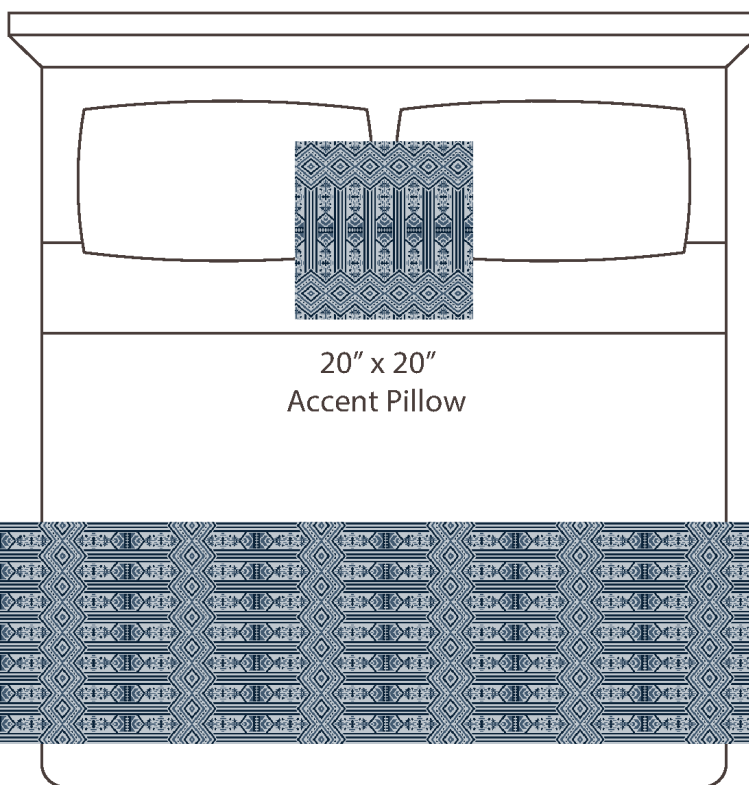

A. Navy  
PP #1013

B. Silver  
Plu #2147

C. Deep Stream  
Plu #2132

**CONTENT**

Polypropylene /  
Polyplush / Polyester

**PATTERN REPEAT**

14" Ver. x 3" Hor.

**DESIGN TYPE**

Products are made to the order  
and can be customized within  
the limitations of the knit  
construction

\*Start/Finish edges must  
be Polypropylene excluding  
Brite yarns

20" x 20"  
Accent Pillow

24" x 96"  
Bedscarf Throw  
King mattress