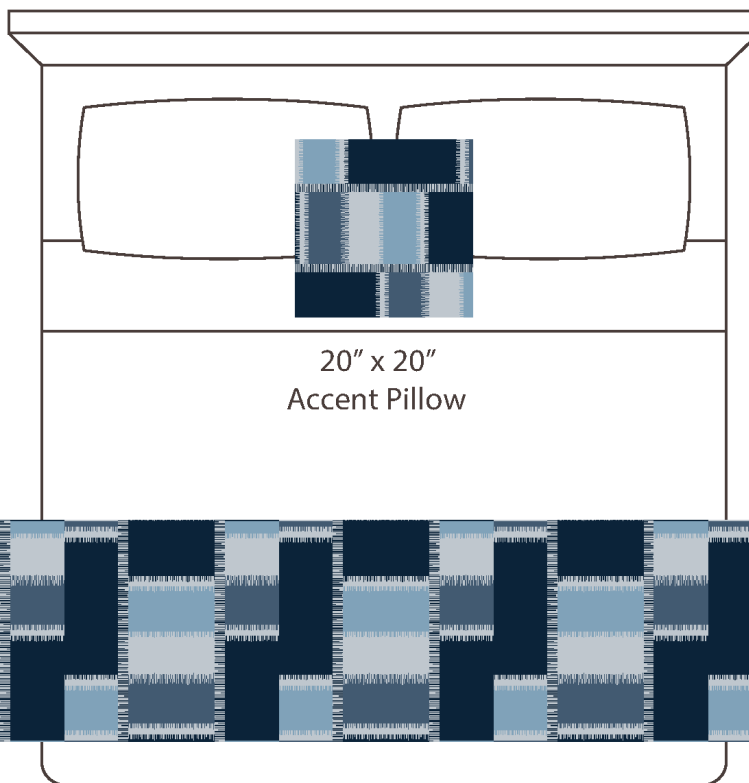

A. Navy
PP #1013

B. Silver
Plu #2147

C. Catalina
Plu #2109

D. Deep Stream
Plu #2132

CONTENT

Polypropylene /
Polyplush / Polyester

PATTERN REPEAT

27" Ver. x 27" Hor.

DESIGN TYPE

Square / Rectangle

Products are made to the order
and can be customized within
the limitations of the knit
construction

*Start/Finish edges must
be Polypropylene excluding
Brite yarns

20" x 20"
Accent Pillow

24" x 96"
Bedscarf Throw
King mattress