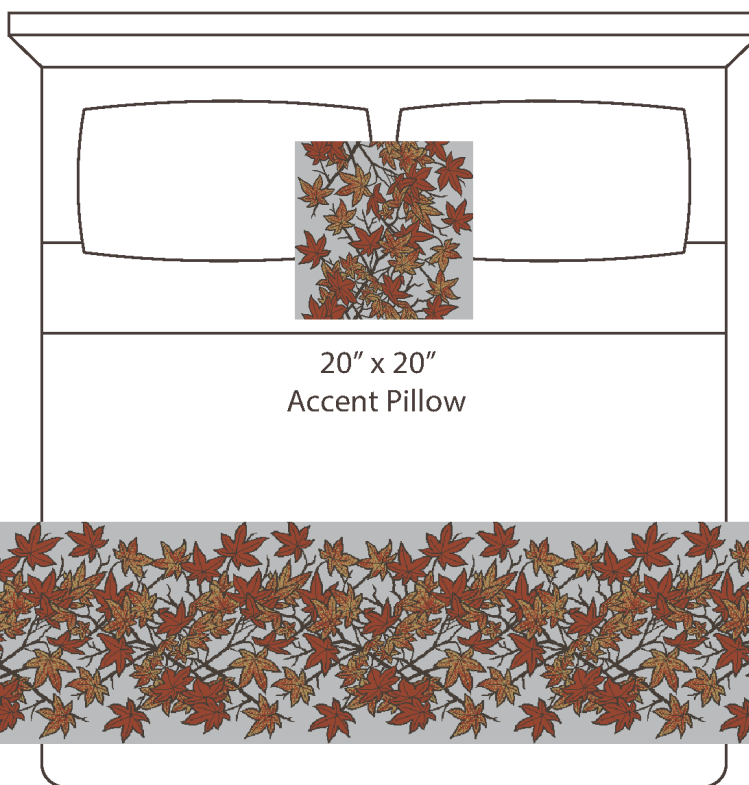

A. Cloud
PP #1007

B. Sunset
Plu #2189

C. Gilded
Plu #2190

D. Brownstone
Plu #2118

CONTENT

Polypropylene /
Polyplush / Polyester

PATTERN REPEAT

22.5" Ver. x 24" Hor.

DESIGN TYPE

Botanical

Products are made to the order
and can be customized within
the limitations of the knit
construction

*Start/Finish edges must
be Polypropylene excluding
Brite yarns

20" x 20"
Accent Pillow

24" x 96"
Bedscarf Throw
King mattress