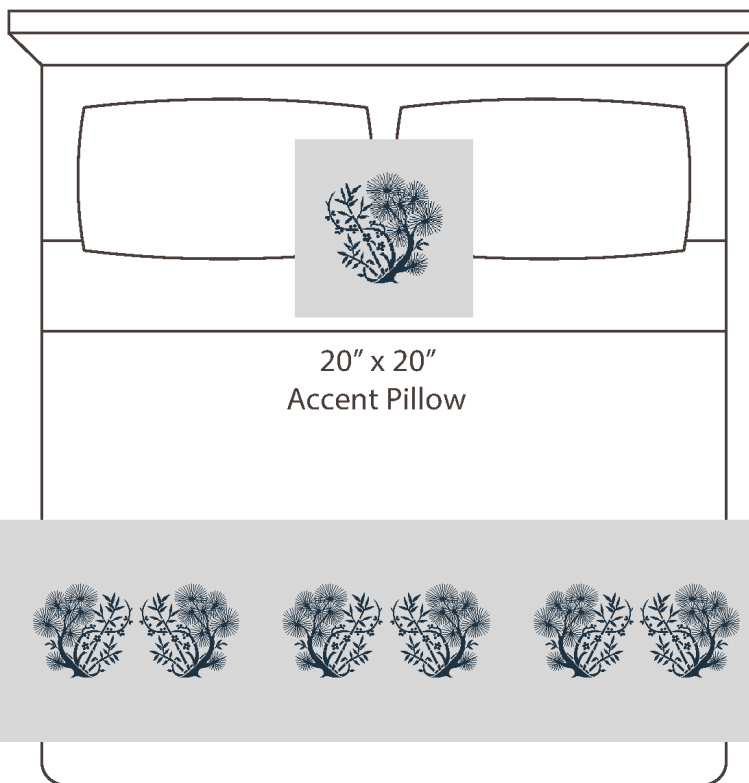

*  A. Cloud
PP #1007
* not shown - start/fin

 B. Silver
Plu #2147

 C. Indigo
Plu #2130

CONTENT

Polypropylene /
Polyplush / Polyester

PATTERN REPEAT

20" Ver. x 20" Hor.

DESIGN TYPE

Botanical

Products are made to the order
and can be customized within
the limitations of the knit
construction

*Start/Finish edges must
be Polypropylene excluding
Brite yarns

20" x 20"
Accent Pillow

24" x 96"
Bedscarf Throw
King mattress